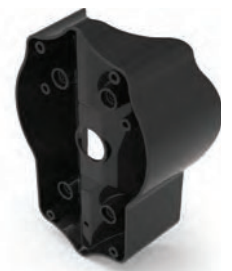

Latina Wall Lantern

- Contemporary IP65 polycarbonate lantern range and resistant to corrosion suitable for commercial and residential applications
- LED light bar for uniform light output
- Unique design provides installer with option of top arm or bottom arm mounting, without the need of additional wiring (PIR version bottom arm mounting only)
- Textured polycarbonate finish and tinted lens
- PIR option for convenience and security. Incorporates manual override option
- Colour matching PIR lens ensures discreet appearance
- Non-dimmable

White

Black - PIR

Corner Bracket - Black

PIR
Max 8 metres
5 seconds to 8 minutes
2 - 2000 LUX -
Photocell Off

| INPUT | HERTZ | TEMP | LIFETIME (HRS) | CRI | SDCM | BEAM ANGLE | CLASS | IP | IK |
|-------|---------|-------------|----------------|-------|------|------------|-------|------|------|
| 230V | 50/60Hz | -10 to 40°C | L70 56,000 | Ra 80 | 6 | 360° | 2 | IP65 | IK08 |