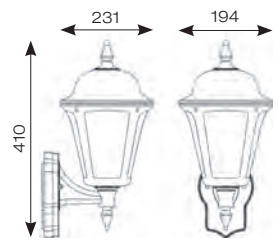

Latina Wall Lantern

- Contemporary IP65 polycarbonate lantern range and resistant to corrosion suitable for commercial and residential applications
- LED light bar for uniform light output
- Unique design provides installer with option of top arm or bottom arm mounting, without the need of additional wiring (PIR version bottom arm mounting only)
- Textured polycarbonate finish and tinted lens
- PIR option for convenience and security. Incorporates manual override option
- Colour matching PIR lens ensures discreet appearance
- Non-dimmable

White

Black - PIR

Corner Bracket - Black

PIR
Max 8 metres
5 seconds to 8 minutes
2 - 2000 LUX -
Photocell Off

| INPUT | HERTZ | TEMP | LIFETIME (HRS) | CRI | SDCM | BEAM ANGLE | CLASS | IP | IK |
|-------|---------|-------------|----------------|-------|------|------------|-------|------|------|
| 230V | 50/60Hz | -10 to 40°C | L70 56,000 | Ra 80 | 6 | 360° | 2 | IP65 | IK08 |