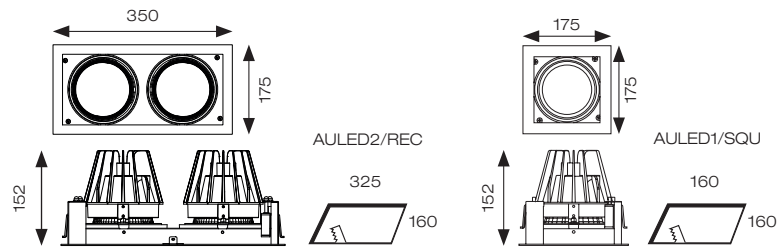

Unity S and R Downlights

- Square and Rectangular recessed adjustable architectural downlight suitable for commercial, hospitality and retail applications
- Fully adjustable tilt angle 30° on two axis
- Black trim provides excellent glare control
- Steel housing with die-cast aluminium body for good thermal management
- Remote driver with plug and play connection
- Dimmable options
- Powered by Tridonic

INPUT	HERTZ	TEMP	LIFETIME (HRS)	CRI	SDCM	BEAM ANGLE	CLASS	IP
230V	50/60Hz	-20°C to 25°C	L80 60,000	Ra 90	3	40°	2	IP20

CODE	DESCRIPTION	WATTAGE	CCT	LUMENS	LM/W	UGR	TRADE
AULED1/SQU	Cool White - Square	37W	4000K	3140lm	88lm	<10	£108.00
AULED2/REC	Cool White - Rectangular	2 x 37W	4000K	2 x 3140lm	88lm	13.2	£227.00