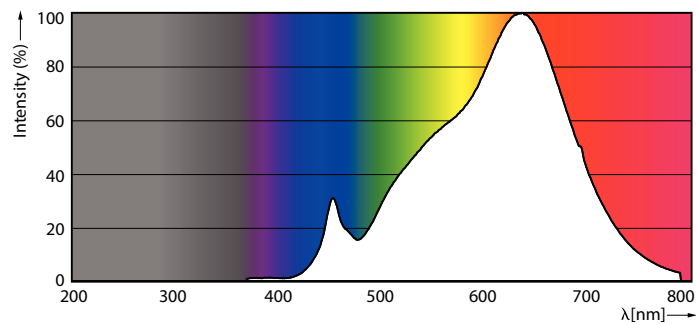

Product data

General Information	
Cap-Base	G53
Nominal lifetime	40,000 hour(s)
Switching Cycle	50,000
Lighting Technology	LED
Flux measurement reference	Narrow Cone
Light Technical	
Color Code	927 [CCT of 2700K]
Beam Angle (Nom)	45 degree(s)
Luminous Flux	875 lm
Luminous Intensity (Nom)	1,200 cd
Color Designation	Warm White (WW)
Correlated Color Temperature (Nom)	2700 K
Luminous Efficacy (rated) (Nom)	59 lm/W
Color Consistency	<4
Color rendering index (CRI)	95
LLMF At End Of Nominal Lifetime (Nom)	70 %

Dimensional drawing

Product	D	C
MAS ExpertColor 14.8-75W 927 AR111 45D	111 mm	61 mm

Photometric data

Spectral Power Distribution Colour - MAS ExpertColor 14.8-75W 927 AR111 45D

Accent Lighting Spots - MAS ExpertColor 14.8-75W 927 AR111 45D