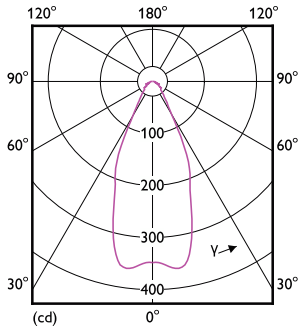

Dimensional drawing

Product	D	C
MAS ExpertColor 14.8-75W 927 AR111 45D	111 mm	61 mm

Photometric data

Spectral Power Distribution Colour - MAS ExpertColor 14.8-75W 927 AR111 45D

Accent Lighting Spots - MAS ExpertColor 14.8-75W 927 AR111 45D

MASTER LEDspot ExpertColor AR111

Photometric data

Light Distribution Diagram - MAS ExpertColor 14.8-75W 927 AR111 45D

Lifetime

Life Expectancy Diagram

Lumen Maintenance Diagram - MAS ExpertColor 14.8-75W 927 AR111 45D