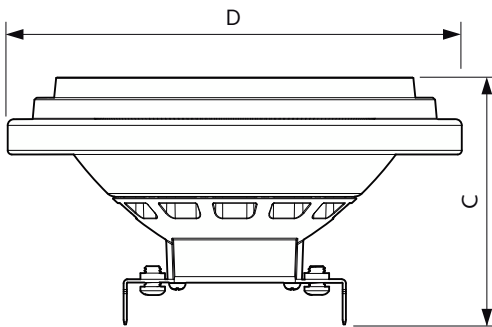

Dimensional drawing

Product	D	C
MAS ExpertColor 14.8-75W 927 AR111 45D	111 mm	61 mm

Photometric data

Spectral Power Distribution Colour - MAS ExpertColor 14.8-75W 927 AR111 45D

Accent Lighting Spots - MAS ExpertColor 14.8-75W 927 AR111 45D