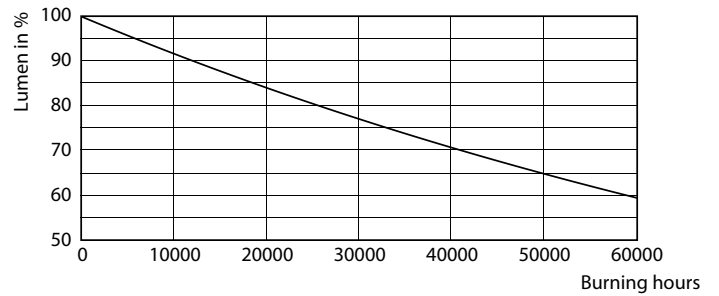

Product data

General Information	
Cap-Base	G53
Nominal lifetime	40,000 hour(s)
Switching Cycle	50,000
Lighting Technology	LED
Flux measurement reference	Narrow Cone
Light Technical	
Color Code	927 [CCT of 2700K]
Beam Angle (Nom)	45 degree(s)
Luminous Flux	875 lm
Luminous Intensity (Nom)	1,200 cd
Color Designation	Warm White (WW)
Correlated Color Temperature (Nom)	2700 K
Luminous Efficacy (rated) (Nom)	59 lm/W
Color Consistency	<4
Color rendering index (CRI)	95
LLMF At End Of Nominal Lifetime (Nom)	70 %

MASTER LEDspot ExpertColor AR111

Photometric data

Light Distribution Diagram - MAS ExpertColor 14.8-75W 927 AR111 45D

Lifetime

Life Expectancy Diagram

Lumen Maintenance Diagram - MAS ExpertColor 14.8-75W 927 AR111 45D