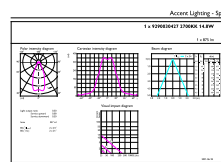

Dimensional drawing

Product	D	C
MAS ExpertColor 14.8-75W 927 AR111 45D	111 mm	61 mm

Photometric data

Spectral Power Distribution Colour - MAS ExpertColor 14.8-75W 927 AR111 45D

Accent Lighting Spots - MAS ExpertColor 14.8-75W 927 AR111 45D