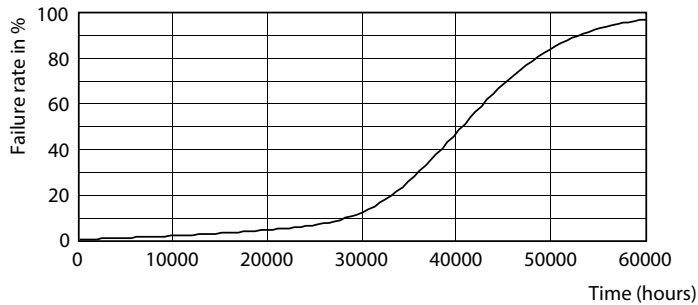

Lifetime

Life Expectancy Diagram