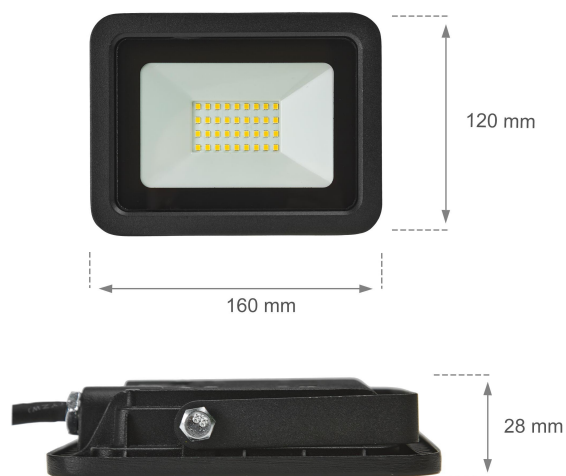

NOCTIS LUX 2

SLI029039NW

See
more

Floodlight NOCTIS LUX 2, with a power of 30 W. It has a very high degree of protection IP65, providing protection against the ingress of dust and water jets. It shines with light of neutral - the most universal colour (4000K). Designed for surface mounting.

IP65

Power	30 W	Voltage	230 V
Luminous flux*	2750 lm (120°)	Colour temperature	4000 K
Colour of light	Neutral white	Beam angle	100 °
Degree of protection (IP)	IP65		

Technical data

Code	SLI029039NW
Power	30 W
Nominal current	130 mA
Voltage	230 V
Energy consumption	30 kWh/1000h
Frequency	50HZ Hz
Protection class	I
Power supply included	+
Power factor	0.9
Useful luminous flux*	2750 lm (120°)
Luminous flux**	2650/2750 lm (360°)
Lamp efficacy	88 lm/W
Colour temperature	4000 K
Colour of light	Neutral white
Beam angle	100 °
RA	80
Uniformity of color SDCM max	5
Dimmable	No
Working temperature range	-20/+40 °
Lifespan	17000 h
Housing material	Aluminum, GLASS
Degree of protection (IP)	IP65
Colour	Black
Dimension (AxBxC)	120x160x28 mm
For use	Inside/Outside
Assembly method	On the ceiling
Application	INT/EXT
Made in	PRC