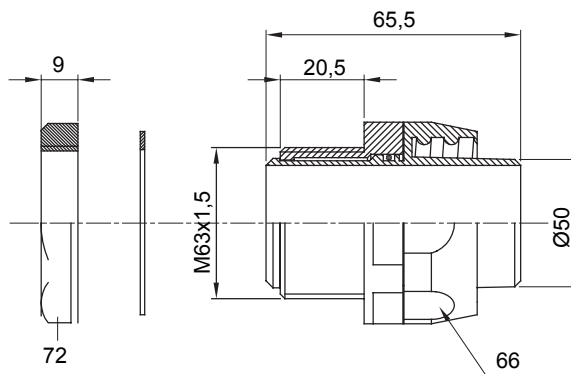

Straight and revolving coupling device for sheath with IP54 protection degree.

Colour	Grey RAL 7035	IP degree	IP54
ISO pitch	M 63x1.5	Sheath Ø (mm)	50
Type	Revolving	Electrocod	210

### DIMENSIONAL