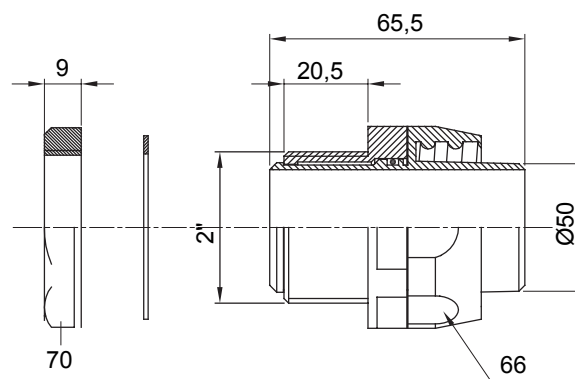

Straight and revolving coupling device for sheath with IP54 protection degree.

Colour	Grey RAL 7035	IP degree	IP54
GAS pitch	2"	Sheath Ø (mm)	50
Type	Revolving	Electrocod	210

DIMENSIONAL

TECHNICAL SYMBOLOGY