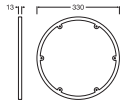

Product features

- Color: matt silver
- Metal sheet frame

TECHNICAL DATA

Dimensions & Weight

Diameter	330.00 mm
Height	13.00 mm
Product weight	81.00 g

SF FLAT 330 RD FRAME SI

Materials & Colors

Product color	Silver
Body material	Metal

Tender texts		Document name
	Tender documents	SURFACE FLAT FRAME 330 ROUND FRAME SI-EN

LOGISTICAL DATA

Product code	Packaging unit (Pieces/Unit)	Dimensions (length x width x height)	Gross weight	Volume
4099854292934	Folding box 1	22 mm x 336 mm x 336 mm	212.00 g	2.48 dm ³

Product code	Packaging unit (Pieces/Unit)	Dimensions (length x width x height)	Gross weight	Volume
4099854292941	Shipping box 5	348 mm x 125 mm x 358 mm	1723.00 g	15.57 dm ³

The mentioned product code describes the smallest quantity unit which can be ordered. One shipping unit can contain one or more single products. When placing an order, for the quantity please enter single or multiples of a shipping unit.