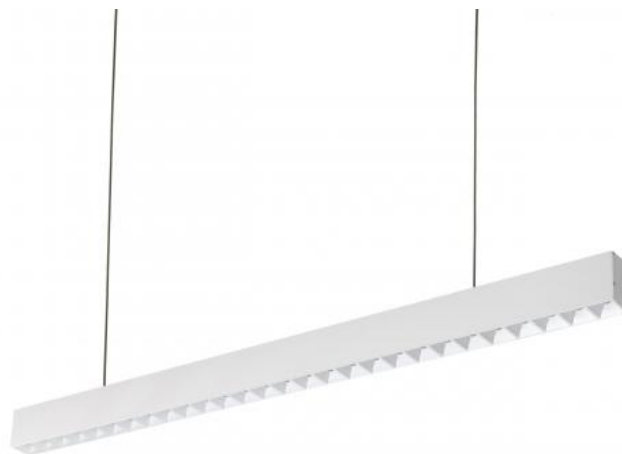

# ALLDAY INSPIRE ONE

WQJP07173

See  
more

LED luminaire ALLDAY INSPIRE ONE, with a power of 30 W, high light efficacy 125 lm/W. It is part of the ALLDAY INSPIRE series, which is characterised by modern design, high-quality materials and a wide range of components and accessories that allow for the personalisation of the luminaires. It is made of high-quality components, supported by a 5-year warranty. It also stands out for its very high colour rendering index RA>90. Lights up with neutral light - the most universal colour (4000K), which is suitable for the rooms we use on a daily basis, ensuring comfort during everyday activities. Narrow beam angle 50° gives directional light so that selected objects or surfaces can be better exposed. Suitable for both surface and suspended mounting.

Power	<b>30 W</b>	Voltage	<b>230 V</b>
Colour temperature	<b>4000 K</b>	Colour of light	<b>Neutral white</b>
Beam angle	<b>50 °</b>	Degree of protection (IP)	<b>IP20</b>

## Technical data

---

Code	WQJP07173
Power	30 W
Nominal current	143 mA
Voltage	230 V
Energy consumption	30 kWh/1000h
Frequency	50HZ Hz
Protection class	I
Power supply included	Yes
Manufacturer of power supply	TRIDONIC
Power factor	0.93
Useful luminous flux*	3750 lm (360°)
Luminous flux**	3750 lm (360°)
Lamp efficacy	125 lm/W
Colour temperature	4000 K
Colour of light	Neutral white
Beam angle	50 °
RA	90
Light source included	+
Producer of LED diodes	SAMSUNG
Uniformity of color SDCM max	3
Dimmable	OPC
Working temperature range	-20/+40 °
Lifespan	50000 h
Housing material	Aluminum
Degree of protection (IP)	IP20
Colour	White
Dimension (AxBxC)	1120X44X74 mm
For use	Inside
Assembly method	On the ceiling, Suspended
Application	Inside
Made in	PL
Other	L90B10 - 74000h ,