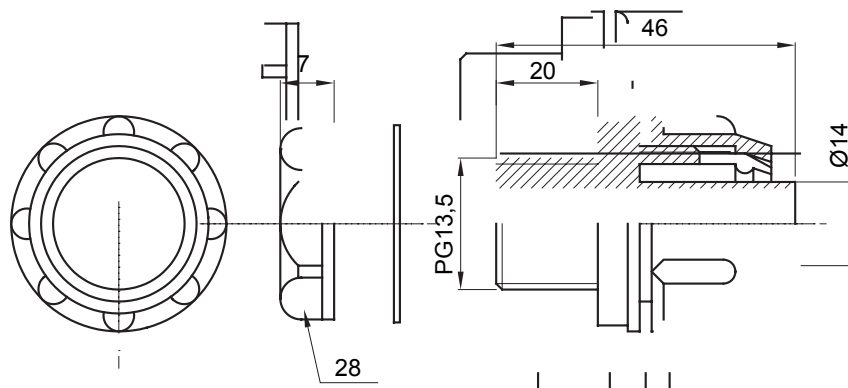

## DX56414

DF Range

Straight and revolving coupling device for sheath with IP54 protection degree.

Colour	Grey RAL 7035	IP degree	IP54
PG pitch	13.5	Sheath Ø (mm)	14
Type	Fixed	Electrocod	210

### DIMENSIONAL