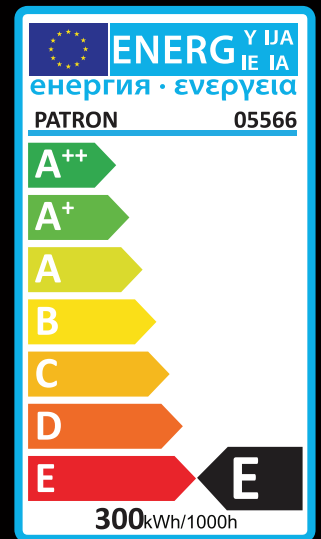

## HALOGEN BULB

05566

Scan me

[www.patronbulbs.com](http://www.patronbulbs.com)

Manufactured in PRC

POWER  
300W

LUMENS  
5000

12V