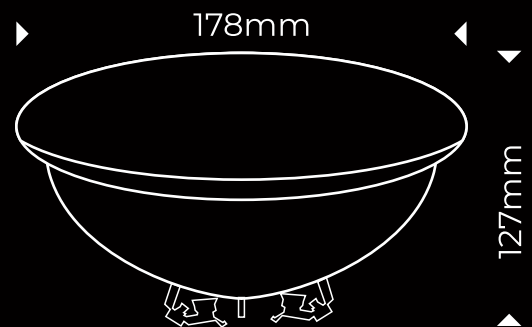

POWER
300W

LUMENS
5000

12V

PAR56

COLOR
2950K

1000h

5000

100%
0%