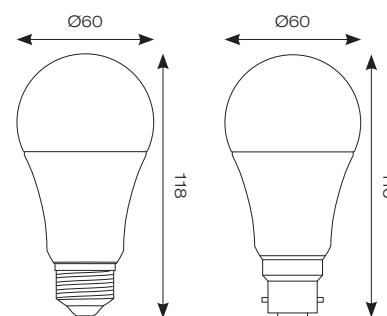

# OCTO A60 Tunable Smart Lamp Connected by WiZ

- Tunable white A60 smart lamp suitable for residential and small scale commercial applications
- Bluetooth and WiFi enabled smart lamp; connects directly to your existing WiFi
- Commissioned via WiZ App
- Voice activated compatibility; offers hands-free controls
- Fully dimmable from 10% to 100%
- Tunable white between 2700K - 6500K
- E27 and B22 base options available
- Group, scene, holiday and timer settings achieved via WiZ App
- Suitable for indoor applications in dry rooms, professional use in public buildings and outdoor use in specially shielded luminaires

OCTO  
Embedded

Connected by  
**WiZ**

INPUT	HERTZ	TEMP	LIFETIME (HRS)	CRI	IP
220/240V	50/60Hz	-20°C to 45°C	25,000	Ra 90	IP20

CODE	DESCRIPTION	WATTAGE	CCT	LUMENS	TRADE
AOCTOW/A60LED/TW/B22	A60 - Tunable White - B22	8W	2700K-6500K	806lm	£42.40
AOCTOW/A60LED/TW/E27	A60 - Tunable White - E27				£42.40