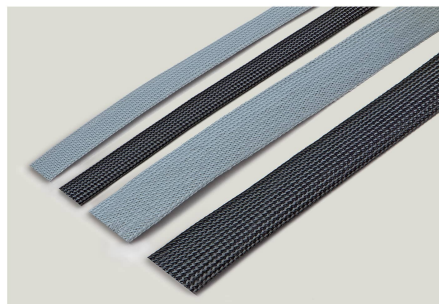

Braided Sheath in dispenser box,
diameter 6 mm, black color

Code	CTB06015B
Description	minibox braided sheath
HS code	54022000
Colour	Black
Nominal ø	
mm2	6
Mt pk.	15

* For installation and maintenance* For insulation, wiring, protection* For home, auto, industrial, and nautical use* Working temperature: from -55°C to +130°C* Melting point: +255°C* Self-extinguishing: UL94-V2* Colours: Grey-Black
1 Sleeve, made of extruded single wire with polyester incorporated

DESCRIZIONE DEL PRODOTTO

Braided Sheath
in dispenser box, diameter 6 mm, black color