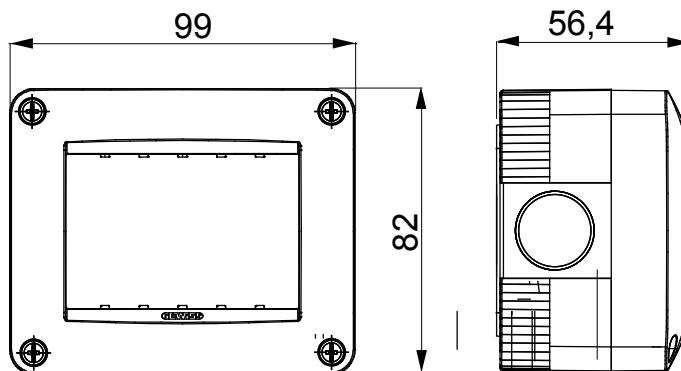

Product Data Sheet

GW16503

CHORUSMART - Domestic range

A range of tabletop panels, wall boxes and self-supporting wall enclosures suitable for housing ChorusSmart modular devices. Wall boxes and panels, available in black and white, must be completed with ChorusSmart support and One plates. The self-supporting enclosures, available in grey RAL 7035, are characterised in IP40 and IP55 versions: both have pre-cut knockouts, and the watertight version is also provided with a door with a transparent UV membrane. Self-supporting boxes and enclosures are designed to be fitted with an earth terminal.

Description	3 modules	Colour	Grey RAL 7035
No. knockout holes Ø23	3 on sides / 1 on the bottom	N. holes Ø 23 with cable gland	1
Type of knockout holes	Removable with tool	IP degree	IP40
Insulation class	II	Mechanical resistance	IK07
Lid screws	Corrosion-resistant steel	Torque screws tightening	0.8 Newton/meter
Outer dim. LxHxD (mm)	99x82x56	Glow wire test	650 °C
Thermo-pressure with ball	70 °C	Standard	EN 60670-1
Installation temperature	-25 +60 °C	Electrocod	0212

DIMENSIONAL

TECHNICAL SYMBOLOGY

IP

IP40

IK

IK07

GWT

650 °C