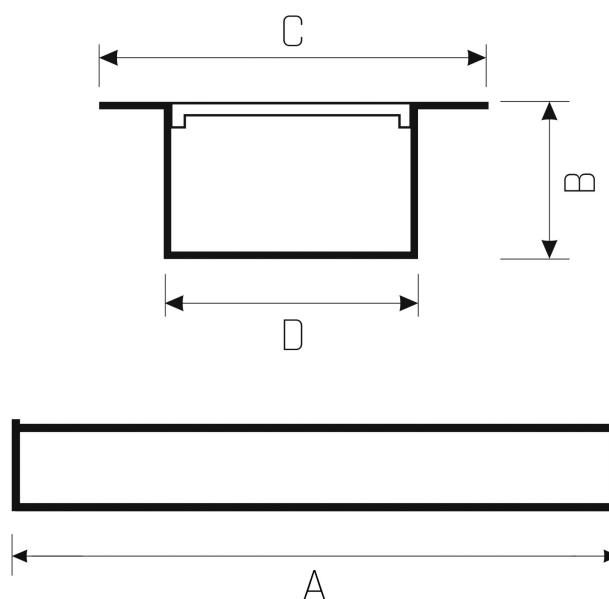

Power	<b>46 W</b>	Voltage	<b>230 V</b>
Colour temperature	<b>4000 K</b>	Colour of light	<b>Neutral white</b>
Beam angle	<b>110 °</b>	Degree of protection (IP)	<b>IP20</b>

## Technical data

Code	WQJP01018
Power	46 W
Nominal current	263 mA
Voltage	230 V
Energy consumption	46 kWh/1000h
Frequency	50HZ Hz
Protection class	II
Power supply included	+
Manufacturer of power supply	TRIDONIC
Power factor	0,93
Useful luminous flux*	6670 lm (360°)
Luminous flux**	4400 lm (360°)
Lamp efficacy	145 lm/W
Colour temperature	4000 K
Colour of light	Neutral white
Beam angle	110 °
RA	80
Light source included	+
Producer of LED diodes	SPECTRUM
Uniformity of color SDCM max	3
Dimmable	OPC
Working temperature range	-20/+40 °
Lifespan	50000 h
Housing material	Aluminum
Degree of protection (IP)	IP20
Colour	White
Dimension (AxBxC)	44x1710x35 mm
Mounting hole	1700x33,5 mm
For use	Inside
Assembly method	Recessed
Application	Inside
Made in	PL