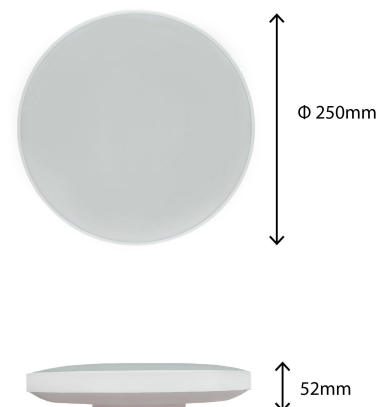

NYMPHEA BLACK & WHITE

SLI031034NW_PW

See
more

Plafond NYMPHEA BLACK & WHITE, with a power of 18 W, high light efficacy 111 lm/W. It has a high IP54 rating, making it ideal for use in rooms with high humidity. Lights up with neutral light - the most universal colour (4000K), which is suitable for the rooms we use on a daily basis, ensuring comfort during everyday activities. Designed for surface mounting. The product is certified by the National Institute of Hygiene, so it can be used in rooms with high hygienic requirements.

IP54

Power	18 W	Voltage	230 V
Luminous flux*	2000 lm (360°)	Colour temperature	4000 K
Colour of light	Neutral white	Beam angle	115 °
Degree of protection (IP)	IP54		

Technical data

Code	SLI031034NW_PW
Power	18 W
Nominal current	125 mA
Voltage	230 V
Energy consumption	18 kWh/1000h
Frequency	50HZ Hz
Protection class	II
Power supply included	+
Power factor	0.6
Useful luminous flux*	2000 lm (360°)
Luminous flux**	1200 lm (360°)
Lamp efficacy	111 lm/W
Luminous intensity	760 cd
Colour temperature	4000 K
Colour of light	Neutral white
Beam angle	115 °
RA	>80
Light source included	+
Uniformity of color SDCM max	5
Dimmable	No
Working temperature range	-20 +40 °
Lifespan	17000 h
Housing material	Plastic
Degree of protection (IP)	IP54
Colour	White
Dimension (AxBxC)	250x52 mm
For use	Inside
Assembly method	On the ceiling
Application	Inside
Made in	PRC