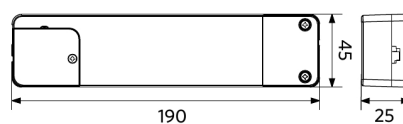

## Maatschets (mm)

LEDPanelRc-S5 Re295

LEDPanelRc-S5  
 Driver On/Off

LEDPanelRc-S5  
 Driver Dim

LEDPanelRc-S5  
 Driver Tunable White