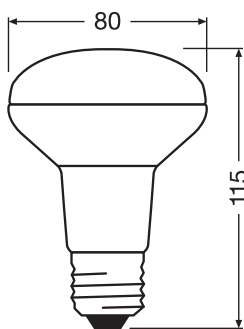

### Photometrical data

Luminous intensity	582 cd
Luminous flux	345 lm
Nominal useful luminous flux 90°	345 lm
Luminous efficacy	80 lm/W
Lumen main.fact.at end of nom.life time	0.70
Light color (designation)	Warm White
Color temperature	2700 K
Color rendering index Ra	≥80
Light color	827
Standard deviation of color matching	≤6 sdcn
Rated peak intensity	582 cd
Rated LLMF at 6,000 h	0.80

### Light technical data

Beam angle	36 °
Warm-up time (60 %)	< 0.50 s
Starting time	< 0.5 s

### Dimensions & Weight

Overall length	113.00 mm
Diameter	80.00 mm
Maximum diameter	80 mm
Product weight	173.00 g