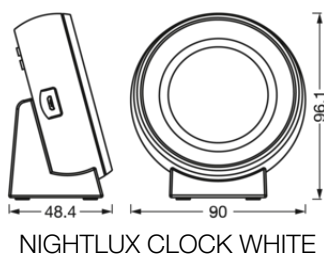

TECHNICAL DATA

Electrical data

Nominal wattage	0.30 W
Nominal voltage	5 V
Nominal current	500.000 mA
Inrush current	500 mA
Inrush current time T_{h50}	500 μ s
Protection class	III

Photometrical data

Luminous flux	5 lm
Luminous efficacy	16 lm/W
Color temperature	3000...6500 K
Light color (designation)	Warm White / Cool White
Color rendering index Ra	≥ 80
Standard deviation of color matching	≤ 6 sdc
Photobiological safety group acc. to EN62778	RG0
Photobiological safety group acc. to EN62471	RG0
Beam angle	110 °

Dimensions & Weight

Length	90.00 mm
Width	48.40 mm
Height	96.10 mm
Product weight	85.00 g

Materials & Colors

Product color	White
Housing color	White
Body material	Acrylonitrile butadiene styrene (ABS)

Application & Mounting

DOWNLOAD DATA

Documents and certificates	Document name
 Declarations of conformity	NIGHTLUX CLOCK WHITE
 Declarations of conformity UKCA	LINEAR LED AND NIGHTLUX CLOCK

LOGISTICAL DATA

Product code	Packaging unit (Pieces/Unit)	Dimensions (length x width x height)	Gross weight	Volume
4058075757721	Blister 1	55 mm x 140 mm x 195 mm	130.00 g	1.50 dm ³
4058075757738	Shipping box 6	378 mm x 157 mm x 210 mm	1013.00 g	12.46 dm ³