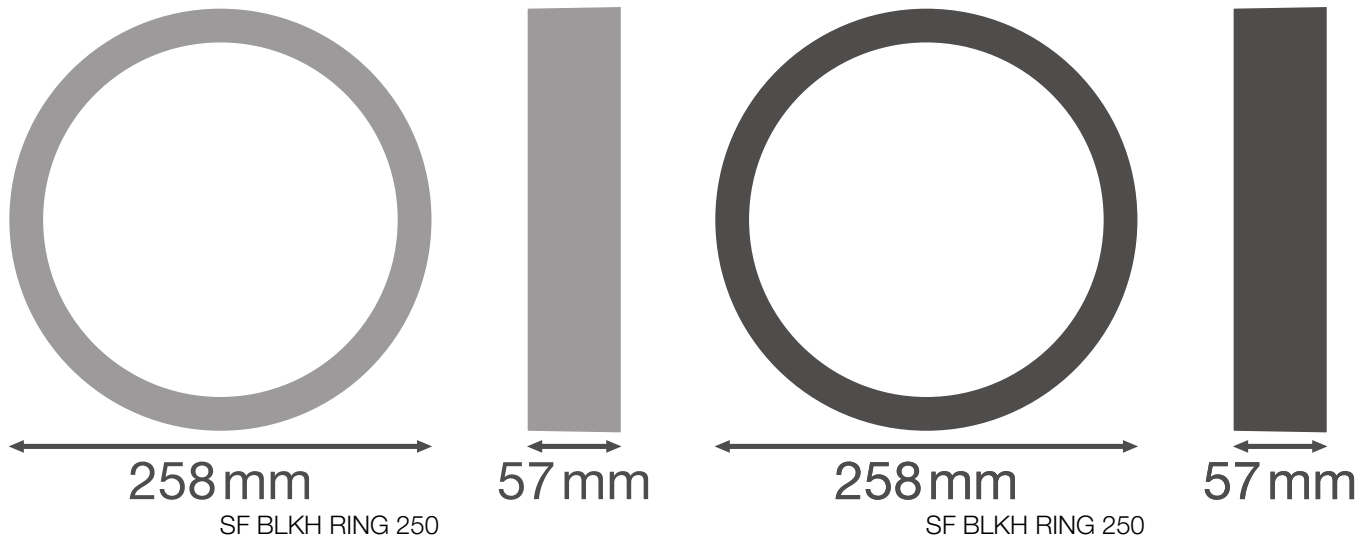

PRODUCT DATASHEET

SF BLKH RING 250 BK

SURFACE BULKHEAD RING | Attachable cover ring (IK10)

Product features

- Cover ring for Surface Bulkhead
- Available for 250 mm and 300 mm Bulkhead version
- Available in black and white color
- Impact resistance: IK10

TECHNICAL DATA

Dimensions & Weight

Diameter	258 mm
Height	57.0 mm
Product weight	210.00 g

Materials & Colors

Product color	Black
---------------	-------

Application & Mounting

Mounting location	Luminaire
-------------------	-----------

LOGISTICAL DATA

Product code	Packaging unit (Pieces/Unit)	Dimensions (length x width x height)	Gross weight	Volume
4058075399358	Folding box 1	272 mm x 262 mm x 66 mm	315.00 g	4.70 dm ³
4058075399365	Shipping box 8	550 mm x 285 mm x 285 mm	3241.00 g	44.67 dm ³