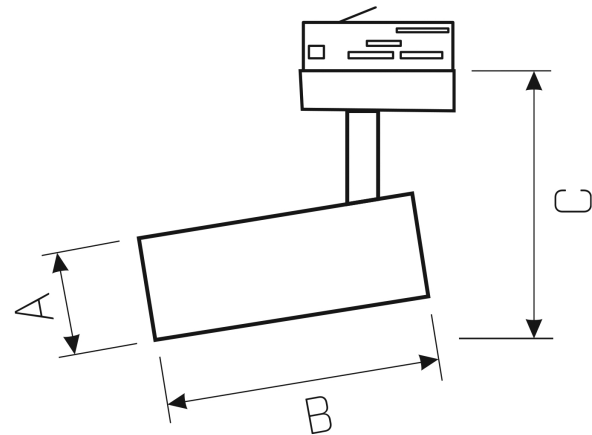

BRANTA LUX

W0JP04593

LED luminaire BRANTA LUX, with a power of 27 W, high light efficacy 140 lm/W. It is made of high-quality components, supported by a 5-year warranty. Lights up with neutral light - the most universal colour (4000K), which is suitable for the rooms we use on a daily basis, ensuring comfort during everyday activities. Narrow beam angle 36° gives directional light so that selected objects or surfaces can be better exposed. Designed to be mounted on a track.

Power	27 W	Voltage	230 V
Colour temperature	4000 K	Colour of light	Neutral white
Beam angle	36 °	Degree of protection (IP)	IP20

Technical data

Code	W0JP04593
Power	27 W
Nominal current	129.1 mA
Voltage	230 V
Energy consumption	27 kWh/1000h
Frequency	50HZ Hz
Protection class	I
Power supply included	+
Manufacturer of power supply	OSRAM
Power factor	0.93
Useful luminous flux*	3780 lm (360°)
Luminous flux**	3510 lm (360°)
Lamp efficacy	140 lm/W
Colour temperature	4000 K
Colour of light	Neutral white
Beam angle	36 °
RA	80
Light source included	+
Producer of LED diodes	CREE
Uniformity of color SDCM max	3
Dimmable	DALI
Working temperature range	-20/+40 °
Lifespan	50000 h
Housing material	Aluminum
Degree of protection (IP)	IP20
Colour	White
Dimension (AxBxC)	90x200x185 mm
For use	Inside
Assembly method	on track
Application	Inside
Made in	PL
Other	L90B10 - 73000h ,