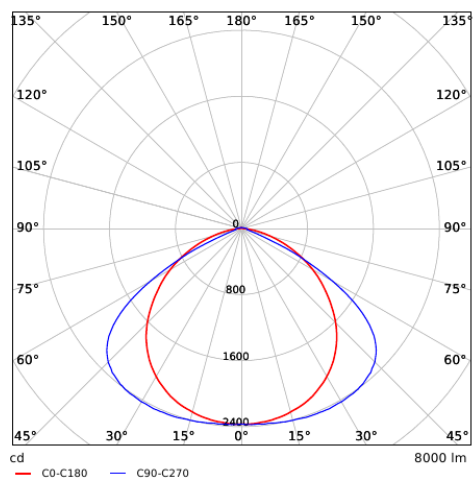

Fotometrische gegevens