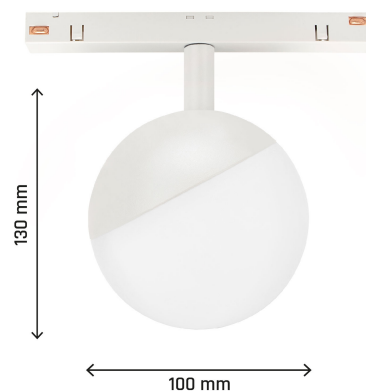

WLD+40033_DALI

WLD+40033_DALI

Power	5 W	Voltage	48 V
Colour temperature	3000 K	Colour of light	WW
Beam angle	165 °	UGR	<19
Degree of protection (IP)	IP20		

Technical data

Code	WLD+40033_DALI
Power	5 W
Nominal current	100 mA
Voltage	48 V
Energy consumption	5 kWh/1000h
Frequency	DC Hz
Protection class	III
Manufacturer of power supply	tuobo
Power factor	1
Useful luminous flux*	550 lm (360°)
Luminous flux**	435 lm (360°)
Lamp efficacy	110 lm/W
Luminous intensity	90 cd
Colour temperature	3000 K
Colour of light	WW
Beam angle	165 °
UGR	<19
RA	>90
Light source included	Yes
Producer of LED diodes	osram
Uniformity of color SDCM max	5
Dimmable	DALI
Working temperature range	-20 to +40 °
Lifespan	50000 h
Housing material	AL+PC
Degree of protection (IP)	IP20
Colour	White/Black
Dimension (AxBxC)	100x148 mm
For use	Inside
Assembly method	NA SZYŃE
Application	Inside
Made in	PRC
Other	DALI ,