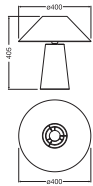

### Photometrical data

|                                 |       |
|---------------------------------|-------|
| Stroboscope effect metric (SVM) | ≤ 0.4 |
|---------------------------------|-------|

### Dimensions & Weight

|                |           |
|----------------|-----------|
| Diameter       | 400.00 mm |
| Height         | 405.00 mm |
| Product weight | 600.00 g  |
| Cable length   | 1800 mm   |