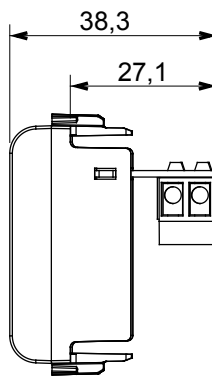

Product Data Sheet

GW12401

CHORUSMART - Domestic range

Wide range of control devices, sockets for power supply (conforming to national and international standards) signal pick-up, climate control, comfort management, technical alarm signalling and emergency lighting management. The ChoruSmart modular devices are available in five colours, glossy white, satin white, natural beige, satin black and lacquered titanium and in various sizes from 1/2, 1, 2 and 3 modules. Thanks to the mounting supports for rectangular, square and round boxes, endless combinations can be created with the ChoruSmart range of plates.

Category	Telephone socket-outlet	Description	RJ11
Colour	Satin black	Connection	Screw-on terminals
No. modules	1	Electrocod	3720
Material	Technopolymer		

DIMENSIONAL

STANDARDS/APPROVALS