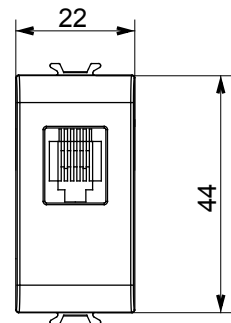

Product Data Sheet

GW12401

CHORUSMART - Domestic range

Wide range of control devices, sockets for power supply (conforming to national and international standards) signal pick-up, climate control, comfort management, technical alarm signalling and emergency lighting management. The ChoruSmart modular devices are available in five colours, glossy white, satin white, natural beige, satin black and lacquered titanium and in various sizes from 1/2, 1, 2 and 3 modules. Thanks to the mounting supports for rectangular, square and round boxes, endless combinations can be created with the ChoruSmart range of plates.

Category	Telephone socket-outlet	Description	RJ11
Colour	Satin black	Connection	Screw-on terminals
No. modules	1	Electrocod	3720
Material	Technopolymer		

DIMENSIONAL

STANDARDS/APPROVALS