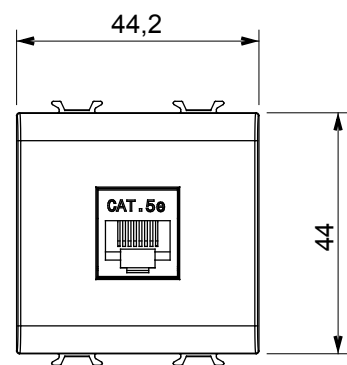

Product Data Sheet

GW10436

CHORUSMART - Domestic range

Wide range of control devices, sockets for power supply (conforming to national and international standards) signal pick-up, climate control, comfort management, technical alarm signalling and emergency lighting management. The ChoruSmart modular devices are available in five colours, glossy white, satin white, natural beige, satin black and lacquered titanium and in various sizes from 1/2, 1, 2 and 3 modules. Thanks to the mounting supports for rectangular, square and round boxes, endless combinations can be created with the ChoruSmart range of plates.

Category	Data socket	Description	RJ45
Colour	Glossy white	Use category	5e
Cables	FTP	Connection	Toolless
Number pairs	4	Standard	EN 60603-7-3
No. modules	2	Electrocod	3722
Material	Technopolymer		

DIMENSIONAL