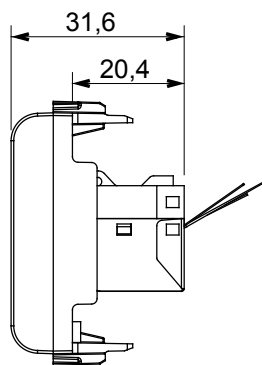

Product Data Sheet

GW10436

CHORUSMART - Domestic range

Wide range of control devices, sockets for power supply (conforming to national and international standards) signal pick-up, climate control, comfort management, technical alarm signalling and emergency lighting management. The ChoruSmart modular devices are available in five colours, glossy white, satin white, natural beige, satin black and lacquered titanium and in various sizes from 1/2, 1, 2 and 3 modules. Thanks to the mounting supports for rectangular, square and round boxes, endless combinations can be created with the ChoruSmart range of plates.

Category	Data socket	Description	RJ45
Colour	Glossy white	Use category	5e
Cables	FTP	Connection	Toolless
Number pairs	4	Standard	EN 60603-7-3
No. modules	2	Electrocod	3722
Material	Technopolymer		

DIMENSIONAL