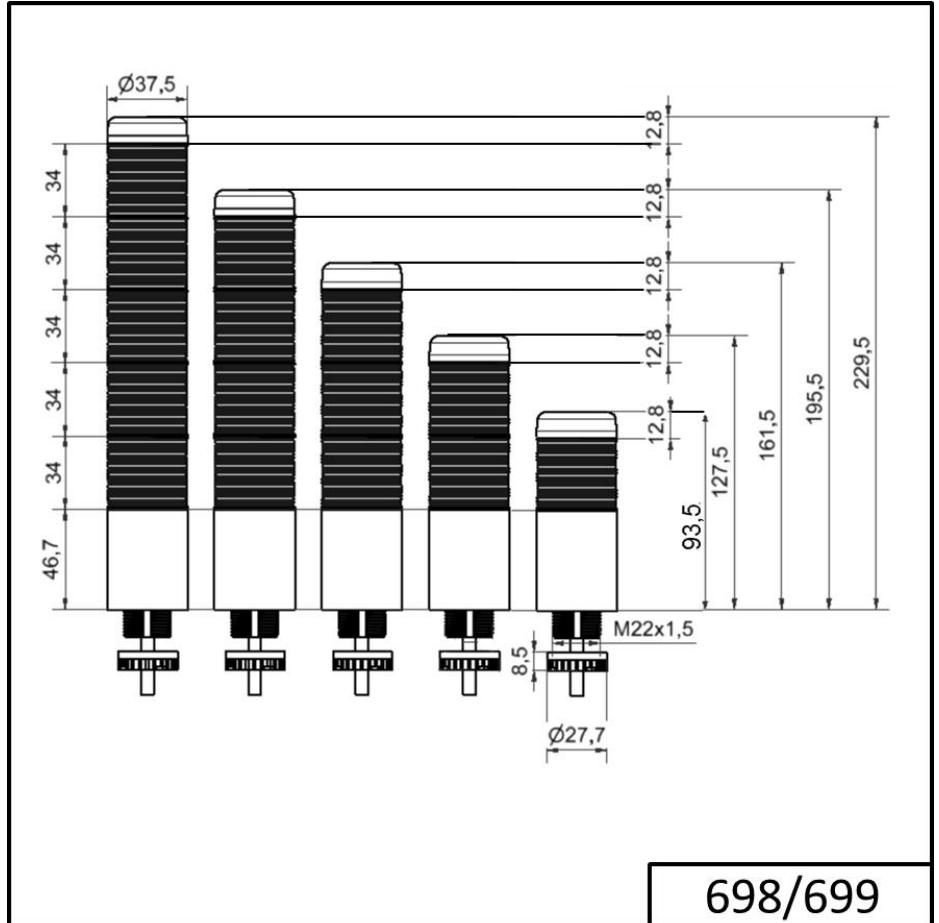

Completely pre-assembled Signal Towers / KOMPAKT 37
K37 cable EM Pulse tone 24VAC/DC GN/RD

DRAWING

698/699

For additional installation and mounting information, refer to the appropriate user guide at www.werma.com. This printed copy is for information only and is subject to alteration.