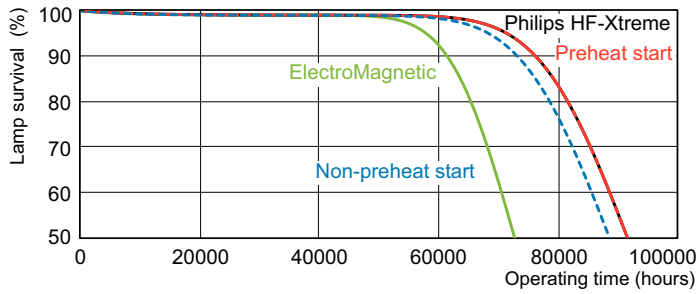

MASTER TL-D Xtreme

Lifetime

Life Expectancy Diagram - MASTER TL-D Xtreme 36W/830 SLV

Lumen Maintenance Diagram - MASTER TL-D Xtreme 36W/830 SLV