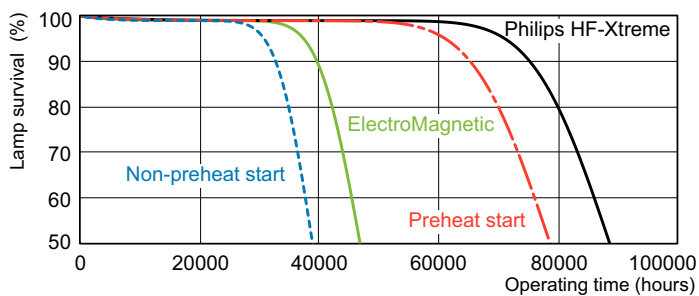

Lifetime

Life Expectancy Diagram - MASTER TL-D Xtreme 36W/830 SLV

Life Expectancy Diagram - MASTER TL-D Xtreme 36W/830 SLV