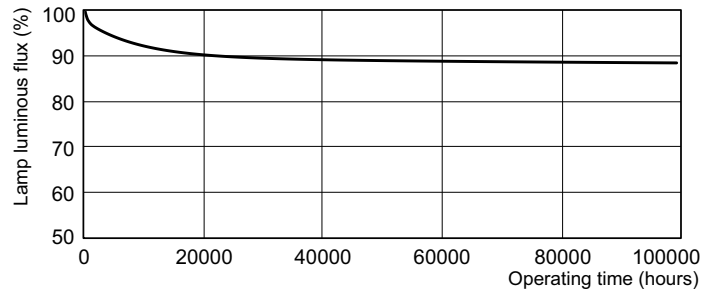

MASTER TL-D Xtreme

Lifetime

Life Expectancy Diagram - MASTER TL-D Xtreme 36W/830 SLV

Lumen Maintenance Diagram - MASTER TL-D Xtreme 36W/830 SLV