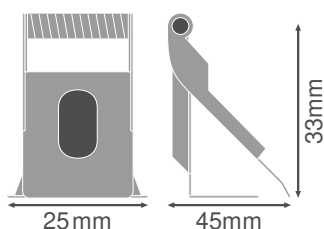

PRODUCT DATASHEET

PANEL RECESSED MOUNT CLIPS VAL 4x

RECESSED MOUNT CLIPS | Recessed mount clips for panel luminaires

Product benefits

- Fits for installation into plasterboard, wood and metal ceiling from 10 to 20 mm thickness

Product features

- Ceiling thickness: 10 to 20 mm

TECHNICAL DATA

Dimensions & Weight

| | |
|----------------|---------|
| Length | 25.0 mm |
| Width | 45.0 mm |
| Height | 33.0 mm |
| Product weight | 25.00 g |

DOWNLOAD DATA

| |
|--------------|
| Tender texts |
|--------------|

Tender documents

LOGISTICAL DATA

| Product code | Packaging unit (Pieces/Unit) | Dimensions (length x width x height) | Gross weight | Volume |
|---------------|------------------------------|--------------------------------------|--------------|-----------------------|
| 4058075409859 | BAG 4 | 90 mm x 90 mm x 35 mm | 402.00 g | 0.28 dm ³ |
| 4058075409866 | Shipping box 16 | 154 mm x 104 mm x 108 mm | 1669.00 g | 1.73 dm ³ |
| 4058075419001 | Shipping box 96 | 322 mm x 322 mm x 130 mm | 10359.00 g | 13.48 dm ³ |