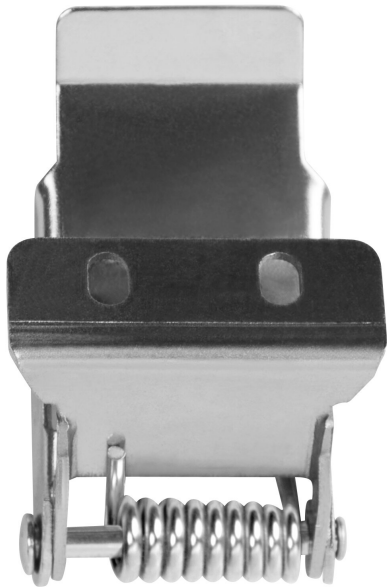

PRODUCT DATASHEET

PANEL RECESSED MOUNT CLIPS VAL 4x

RECESSED MOUNT CLIPS | Recessed mount clips for panel luminaires

Product benefits

- Fits for installation into plasterboard, wood and metal ceiling from 10 to 20 mm thickness

Product features

- Ceiling thickness: 10 to 20 mm

TECHNICAL DATA

Dimensions & Weight

| | |
|----------------|---------|
| Length | 25.0 mm |
| Width | 45.0 mm |
| Height | 33.0 mm |
| Product weight | 25.00 g |

Materials & Colors

| | |
|---------------|-------|
| Product color | Steel |
|---------------|-------|

Application & Mounting

| | |
|-------------------|---------|
| Mounting location | Ceiling |
|-------------------|---------|