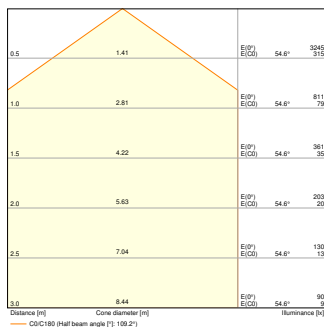

Product features

- Type of protection: IP20
- UV-stabilized polycarbonate (PC) housing, PC-diffuser

TECHNICAL DATA

Electrical data

Nominal wattage	15 W
Nominal voltage	37...44 V

Photometrical data

Luminous flux	2270 lm
Luminous efficacy	151 lm/W
Color temperature	3000 K / 4000 K
Light color (designation)	Warm White / Cool White
Color rendering index Ra	> 80
Standard deviation of color matching	5 sdc _m
Photobiological safety group acc. to EN62778	RG0
Beam angle	120 °

LISOEV 300R 15W 830 BLKH LEDV

LISOEV 300R 15W 840 BLKH LEDV

LISOEV 300R 15W 830 BLKH LEDV

LISOEV 300R 15W 840 BLKH LEDV

Dimensions & Weight

Diameter	300.00 mm
Height	38.00 mm
Product weight	397.00 g

SF BULKHEAD G2 Light source