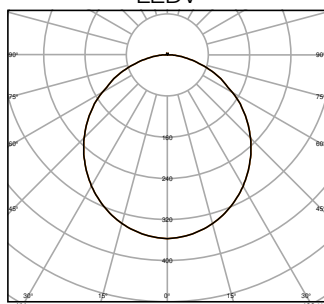

Product features

- Type of protection: IP20
- UV-stabilized polycarbonate (PC) housing, PC-diffuser

TECHNICAL DATA

Electrical data

Nominal wattage	15 W
Nominal voltage	37...44 V

Photometrical data

Luminous flux	2270 lm
Luminous efficacy	151 lm/W
Color temperature	3000 K / 4000 K
Light color (designation)	Warm White / Cool White
Color rendering index Ra	> 80
Standard deviation of color matching	5 sdc _m
Photobiological safety group acc. to EN62778	RG0
Beam angle	120 °

LISOEV 300R 15W 830 BLKH LEDV

LISOEV 300R 15W 840 BLKH LEDV

LISOEV 300R 15W 830 BLKH LEDV

LISOEV 300R 15W 840 BLKH LEDV

Dimensions & Weight

Diameter	300.00 mm
Height	38.00 mm
Product weight	397.00 g

SF BULKHEAD G2 Light source