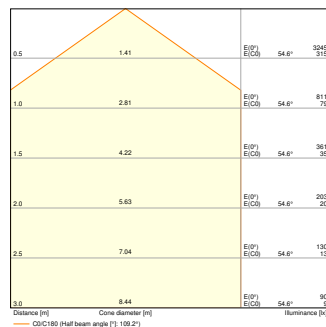

Product features

- Type of protection: IP20
- UV-stabilized polycarbonate (PC) housing, PC-diffuser

TECHNICAL DATA

Electrical data

Nominal wattage	15 W
Nominal voltage	37...44 V

Photometrical data

Luminous flux	2270 lm
Luminous efficacy	151 lm/W
Color temperature	3000 K / 4000 K
Light color (designation)	Warm White / Cool White
Color rendering index Ra	> 80
Standard deviation of color matching	5 sdc _m
Photobiological safety group acc. to EN62778	RG0
Beam angle	120 °

LISOEV 300R 15W 830 BLKH LEDV

LISOEV 300R 15W 840 BLKH LEDV

LISOEV 300R 15W 830 BLKH LEDV

LISOEV 300R 15W 840 BLKH LEDV

Dimensions & Weight

Diameter	300.00 mm
Height	38.00 mm
Product weight	397.00 g

SF BULKHEAD G2 Light source