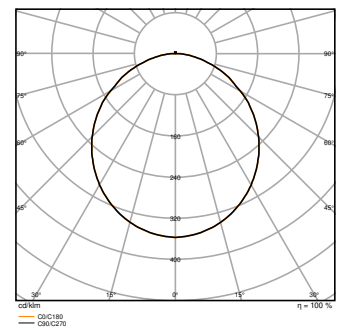

Product features

- Type of protection: IP20
- UV-stabilized polycarbonate (PC) housing, PC-diffuser

TECHNICAL DATA

Electrical data

Nominal wattage	15 W
Nominal voltage	37...44 V

Photometrical data

Luminous flux	2270 lm
Luminous efficacy	151 lm/W
Color temperature	3000 K / 4000 K
Light color (designation)	Warm White / Cool White
Color rendering index Ra	> 80
Standard deviation of color matching	5 sdc _m
Photobiological safety group acc. to EN62778	RG0
Beam angle	120 °

LISOEV 300R 15W 830 BLKH LEDV

LISOEV 300R 15W 840 BLKH LEDV

LISOEV 300R 15W 830 BLKH LEDV

LISOEV 300R 15W 840 BLKH LEDV

Dimensions & Weight

Diameter	300.00 mm
Height	38.00 mm
Product weight	397.00 g

SF BULKHEAD G2 Light source