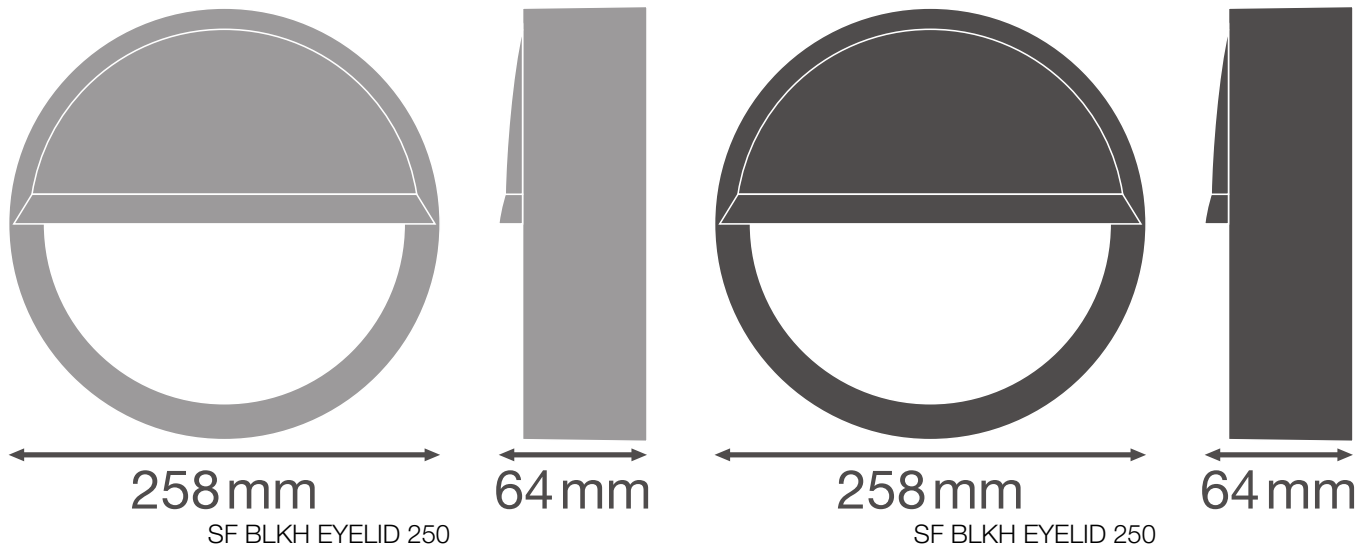

PRODUCT DATASHEET

SF BLKH EYELID 250 BK

SURFACE BULKHEAD EYELID | Attachable half-visor ring (IK10)

Product features

- Eyelid ring for Surface Bulkhead
- Available for 250 mm and 300 mm Bulkhead version
- Available in black and white color
- Impact resistance: IK10

TECHNICAL DATA

Dimensions & Weight

Diameter	258 mm
Height	64.0 mm
Product weight	210.00 g

Materials & Colors

Product color	Black
Cover material	Polycarbonate (PC)

Application & Mounting

Mounting location	Luminaire
-------------------	-----------

LOGISTICAL DATA

Product code	Packaging unit (Pieces/Unit)	Dimensions (length x width x height)	Gross weight	Volume
4058075375505	Folding box 1	74 mm x 272 mm x 262 mm	292.00 g	5.27 dm ³
4058075375512	Shipping box 8	550 mm x 285 mm x 315 mm	2918.00 g	49.38 dm ³