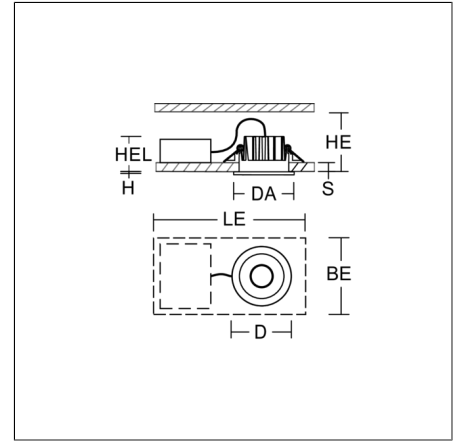

TURIA L

672411.002.89 | Stand-by luminaires for escape route illumination

Recessed ceiling luminaires
4051859461777
D 62, H 3

Recessed ceiling mounting
white

Round emergency luminaire for escape route lighting. With plastic lenses for area lighting. Suitable for connection to central battery systems. With AC Control monitoring module for LUXIFAIR central battery units. With enclosed separate ceiling mounting ring also suitable for ceiling cut-outs of \varnothing 68 mm.

Product specifications

Typ of emergency lighting	Central battery system
Monitoring	Luxifair AC-Control
Battery	without
Operating mode	non-maintained power mode
Diameter D	62 mm
Height H	3 mm
Cut-out diameter DA	54-68 mm
Installation space height HE	76-162 mm
Luminaire: recess height HEL	42 mm
Ceiling thickness S	1-35 mm
Weight	350 g
Light source	LED
Colour temperature	6500 K
Rated luminous flux, mains operation	250 lm
System power, mains operation	4,8 W
Rated luminous flux, emergency operation	250 lm
System power, emergency operation	4,8 W
System efficiency	52 lm/W
Glare evaluation UGR (4H 8H)	40,3
Beam angle	139°
Colour rendering index (CRI)	70
Photobiological safety according to EN 62471	Risk group 1
Driver	Converter
Control	on/off
Voltage	220 - 240 V / 0 Hz, 50 - 60 Hz
Luminaires on B10A fuse	8
Luminaires on B16A fuse	13
Luminaires on C10A fuse	13
Luminaires on C16A fuse	21
Inrush current / Inrush current duration	8 A
CIE Flux Code / CEN Flux Code	16 57 99 100 100
Type of protection	IP 20
Protection class	II
Filament test	850°C - 30 seconds
Impact resistance	IK03
Ambient temperature for maintained power	-20 °C ... + 30 °C
Ambient temperature for non-maintained power mode	-20 °C ... + 30 °C
Safety marks	Do not cover the recessed luminaire!
Conformity mark	CE