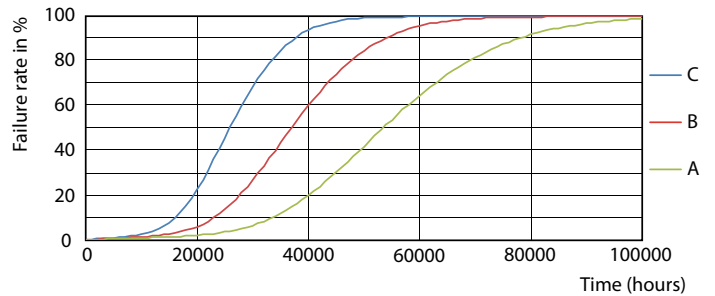

MASTER LEDtube Mains T5

Photometric data

Light Distribution Diagram - MAS LEDtube 1500mm UO 36W 865 T5

Lifetime

Life Expectancy Diagram - MAS LEDtube 1500mm UO 36W 865 T5

Life Expectancy Diagram

Lumen Maintenance Diagram - MAS LEDtube 1500mm UO 36W 865 T5