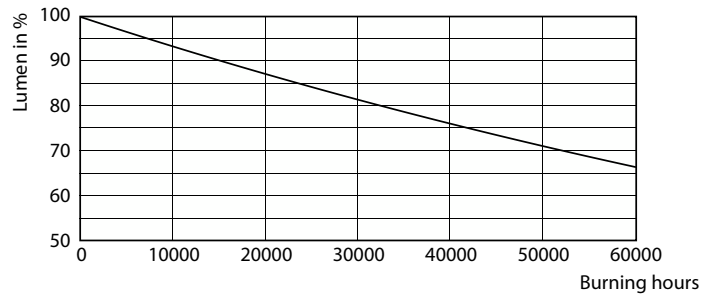

Product data

General Information		Operating and Electrical	
Cap-Base	G5 [G5]	Line Frequency	50 to 60 Hz
Nominal lifetime	50,000 hour(s)	Input Frequency	50 to 60 Hz
Switching Cycle	200,000	Power Consumption	36 W
Lighting Technology	LED	Lamp Current (Nom)	160 mA
Flux measurement reference	Sphere	Starting Time (Nom)	0.5 s
		Warm-up time to 60% light	0.5 s
		Power Factor (Fraction)	0.9
		Voltage (Nom)	220-240 V
Light Technical		Temperature	
Color Code	865 [CCT of 6500K]	Ambient temperature range	-20 °C to 45 °C
Beam Angle (Nom)	200 degree(s)	T-Case Maximum (Nom)	75 °C
Luminous Flux	5,600 lumen		
Color Designation	Cool Daylight	Controls and Dimming	
Correlated Color Temperature (Nom)	6500 K	Dimmable	No
Luminous Efficacy (rated) (Nom)	155 lm/W		
Color Consistency	<6		
Color rendering index (CRI)	80		
LLMF At End Of Nominal Lifetime (Nom)	70 %		

MASTER LEDtube Mains T5

Mechanical and Housing

Bulb Finish	Frosted
Bulb Material	Glass
Product Length	1,500 mm
Bulb Shape	Tube, double-ended

Approval and Application

Energy Saving Product	Yes
Approval Marks	RoHS compliance TUV CE marking KEMA Keur certificate
Energy Consumption kWh/1000 h	36 kWh
EPREL Registration Number	403,648
CE mark	Yes

MASTER LEDtube Mains T5

Photometric data

Light Distribution Diagram - MAS LEDtube 1500mm UO 36W 865 T5

Lifetime

Life Expectancy Diagram - MAS LEDtube 1500mm UO 36W 865 T5

Life Expectancy Diagram

Lumen Maintenance Diagram - MAS LEDtube 1500mm UO 36W 865 T5