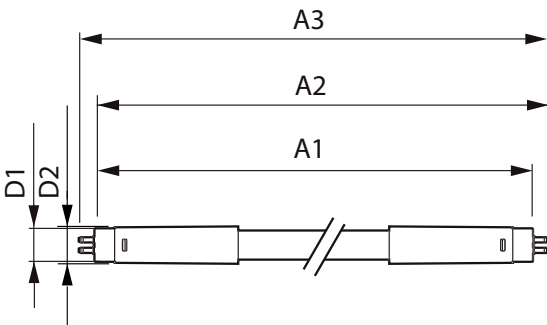

MASTER LEDtube Mains T5

Mechanical and Housing

Bulb Finish	Frosted
Bulb Material	Glass
Product Length	1,500 mm
Bulb Shape	Tube, double-ended

Approval and Application

Energy Saving Product	Yes
Approval Marks	RoHS compliance TUV CE marking KEMA Keur certificate
Energy Consumption kWh/1000 h	36 kWh
EPREL Registration Number	403,648
CE mark	Yes

EU RoHS compliant	Yes
-------------------	-----

Product Data

Full product code	871951429054900
Order product name	MAS LEDtube 1500mm UO 36W 865 T5
Order code	929002475002
Numerator - Quantity Per Pack	1
Numerator - Packs per outer box	10
Material number (12NC)	929002475002
Full product name	MAS LEDtube 1500mm UO 36W 865 T5
EAN/UPC - Case	8719514290556

Dimensional drawing

Product	D1	D2	A1	A2	A3
MAS LEDtube 1500mm UO 36W 865 T5	15.5 mm	18.8 mm	1,449 mm	1,456.1 mm	1,463.2 mm

Photometric data

Spectral Power Distribution Colour - MAS LEDtube 1500mm UO 36W 865 T5