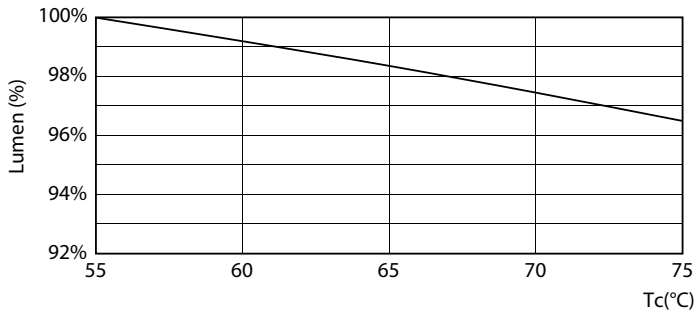

Product data

General Information		Operating and Electrical	
Cap-Base	G5 [G5]	Line Frequency	50 to 60 Hz
Nominal lifetime	50,000 hour(s)	Input Frequency	50 to 60 Hz
Switching Cycle	200,000	Power Consumption	36 W
Lighting Technology	LED	Lamp Current (Nom)	160 mA
Flux measurement reference	Sphere	Starting Time (Nom)	0.5 s
		Warm-up time to 60% light	0.5 s
		Power Factor (Fraction)	0.9
		Voltage (Nom)	220-240 V
Light Technical		Temperature	
Color Code	865 [CCT of 6500K]	Ambient temperature range	-20 °C to 45 °C
Beam Angle (Nom)	200 degree(s)	T-Case Maximum (Nom)	75 °C
Luminous Flux	5,600 lumen		
Color Designation	Cool Daylight	Controls and Dimming	
Correlated Color Temperature (Nom)	6500 K	Dimmable	No
Luminous Efficacy (rated) (Nom)	155 lm/W		
Color Consistency	<6		
Color rendering index (CRI)	80		
LLMF At End Of Nominal Lifetime (Nom)	70 %		

MASTER LEDtube Mains T5

Mechanical and Housing

Bulb Finish	Frosted
Bulb Material	Glass
Product Length	1,500 mm
Bulb Shape	Tube, double-ended

Approval and Application

Energy Saving Product	Yes
Approval Marks	RoHS compliance TUV CE marking KEMA Keur certificate
Energy Consumption kWh/1000 h	36 kWh
EPREL Registration Number	403,648
CE mark	Yes

MASTER LEDtube Mains T5

Photometric data

Light Distribution Diagram - MAS LEDtube 1500mm UO 36W 865 T5

Lifetime

Life Expectancy Diagram - MAS LEDtube 1500mm UO 36W 865 T5

Life Expectancy Diagram

Lumen Maintenance Diagram - MAS LEDtube 1500mm UO 36W 865 T5