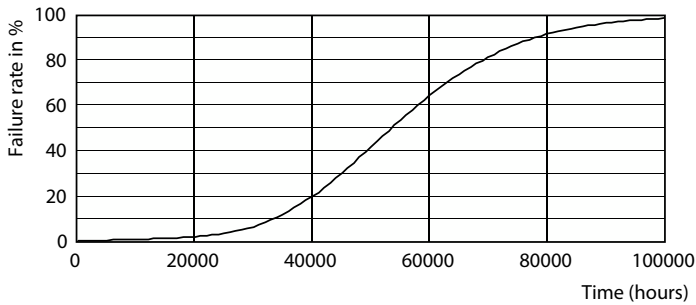

Lifetime

Life Expectancy Diagram - MAS LEDtube 1500mm UO 36W 865 T5