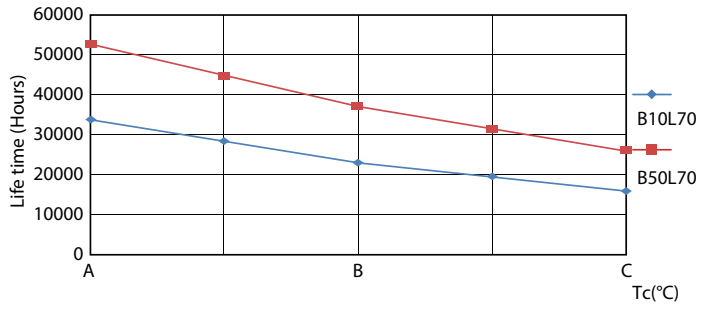

MASTER LEDtube Mains T5

Lifetime

Life Expectancy Diagram