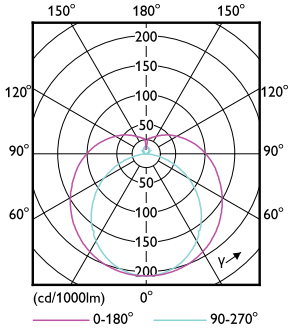

MASTER LEDtube Mains T5

Mechanical and Housing

Bulb Finish	Frosted
Bulb Material	Glass
Product Length	1,500 mm
Bulb Shape	Tube, double-ended

Approval and Application

Energy Saving Product	Yes
Approval Marks	RoHS compliance TUV CE marking KEMA Keur certificate
Energy Consumption kWh/1000 h	36 kWh
EPREL Registration Number	403,648
CE mark	Yes

Dimensional drawing

Product	D1	D2	A1	A2	A3
MAS LEDtube 1500mm UO 36W 865 T5	15.5 mm	18.8 mm	1,449 mm	1,456.1 mm	1,463.2 mm

Photometric data

Spectral Power Distribution Colour - MAS LEDtube 1500mm UO 36W 865 T5

MASTER LEDtube Mains T5

Photometric data

Light Distribution Diagram - MAS LEDtube 1500mm UO 36W 865 T5

Lifetime

Life Expectancy Diagram - MAS LEDtube 1500mm UO 36W 865 T5

Life Expectancy Diagram

Lumen Maintenance Diagram - MAS LEDtube 1500mm UO 36W 865 T5