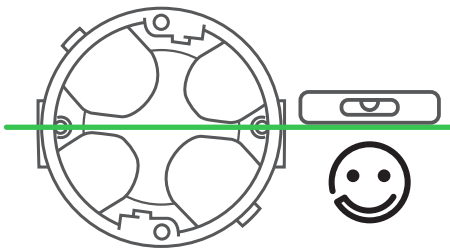

Unica System+

- | | |
|------------------------------------|--|
| en Floor socket XS square | no Gulvuttak XS rektangulær |
| fr Prise de sol XS carrée | fi Lattiapistorasia XS neliö |
| es Base suelo XS cuadrada | da Gulvuttag XS firkantet |
| ru US+ Люк квадрат.XS | nl Vloercontact XS vierk |
| kk US+ төртбұрышты люк | pl Gniazdo podłogowe XS kwadrat |
| sv Gulvuttag XS rektangulär | tr Yer soketi XS Kare |