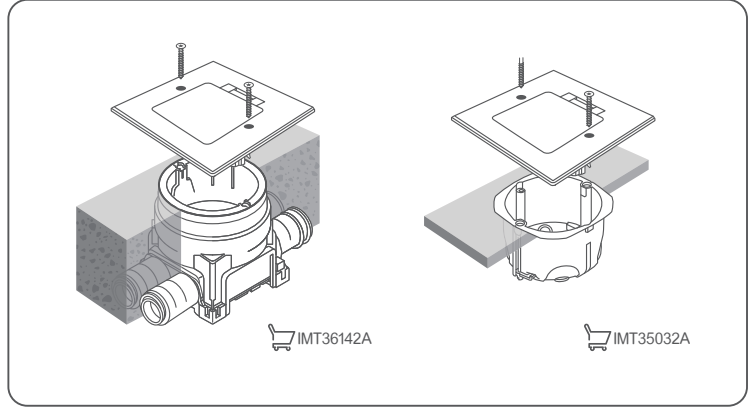

Unica System+

- | | |
|------------------------------------|--|
| en Floor socket XS square | no Gulvuttak XS rektangulær |
| fr Prise de sol XS carrée | fi Lattiapistorasia XS neliö |
| es Base suelo XS cuadrada | da Gulvuttag XS firkantet |
| ru US+ Люк квадрат.XS | nl Vloercontact XS vierk |
| kk US+ төртбұрышты люк | pl Gniazdo podłogowe XS kwadrat |
| sv Gulvuttag XS rektangulär | tr Yer soketi XS Kare |

16A

IP44

250V~
50-60Hz

-5° to 40° C

se.com/contact

Life Is On

Schneider
Electric