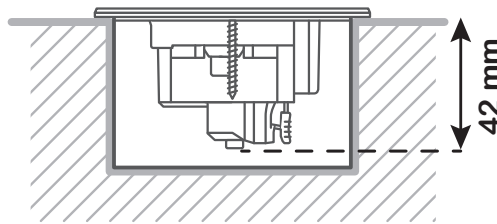

Unica System+

- | | |
|------------------------------------|--|
| en Floor socket XS square | no Gulvuttak XS rektangulær |
| fr Prise de sol XS carrée | fi Lattiapistorasia XS neliö |
| es Base suelo XS cuadrada | da Gulvuttag XS firkantet |
| ru US+ Люк квадрат.XS | nl Vloercontact XS vierk |
| kk US+ төртбұрышты люк | pl Gniazdo podłogowe XS kwadrat |
| sv Gulvuttag XS rektangulär | tr Yer soketi XS Kare |

16A

IP44

250V~
50-60Hz

-5° to 40° C

se.com/contact

Life Is On

Schneider
Electric