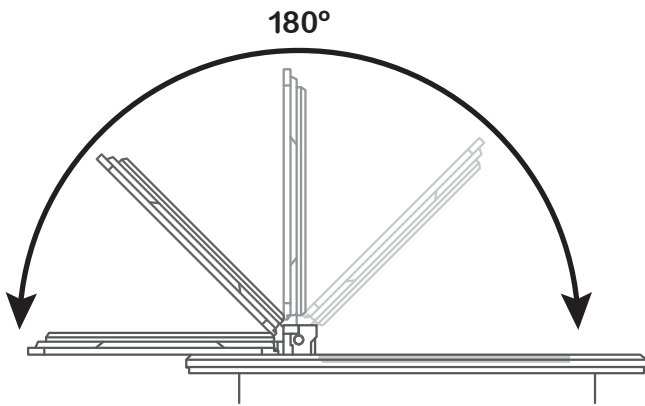

Unica System+

- | | |
|------------------------------------|--|
| en Floor socket XS square | no Gulvuttak XS rektangulær |
| fr Prise de sol XS carrée | fi Lattiapistorasia XS neliö |
| es Base suelo XS cuadrada | da Gulvuttag XS firkantet |
| ru US+ Люк квадрат.XS | nl Vloercontact XS vierk |
| kk US+ төртбұрышты люк | pl Gniazdo podłogowe XS kwadrat |
| sv Gulvuttag XS rektangulär | tr Yer soketi XS Kare |