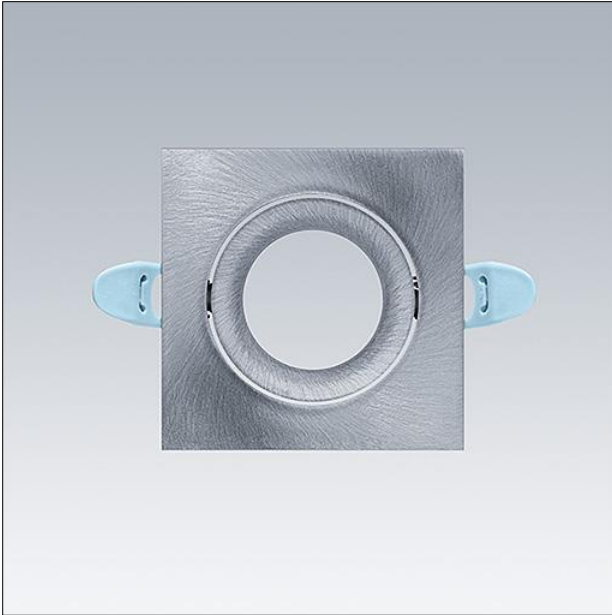

Accessory Lily spotlight

Adjustable square trim in silver matt for LILY Downlight Light engine. Material: die-cast aluminium. Dimensions: 82 x 82 x 25 mm, weight: 0.09 kg.

TE_LILY_F_ADJUST_trim_SQ_SAT.jpg