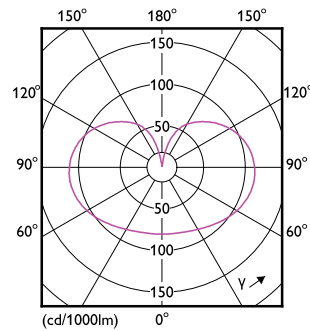

Product data

General Information	
Cap-Base	E27 [E27]
Nominal lifetime	15,000 hour(s)
Switching Cycle	20,000
Rated Lifetime (Hours)	15,000 hour(s)
Lighting Technology	LED
Flux measurement reference	Sphere
Light Technical	
Color Code	827 [CCT of 2700K]
Color Code	827 [CCT of 2700K]
Luminous Flux	2,452 lumen
Color Designation	Warm White (WW)
Correlated Color Temperature (Nom)	2700 K
Luminous Efficacy (rated) (Nom)	140.00 lm/W
Color Consistency	<6
Color rendering index (CRI)	80
LLMF At End Of Nominal Lifetime (Nom)	70 %

Dimensional drawing

Product	D	C
LED classic 150W A67 E27 WW FR NDRFSRT4	70 mm	121 mm

Photometric data

Spectral Power Distribution Colour - LED classic 150W A67 E27 WW FR NDRFSRT4

Light Distribution Diagram - LED classic 150W A67 E27 WW FR NDRFSRT4