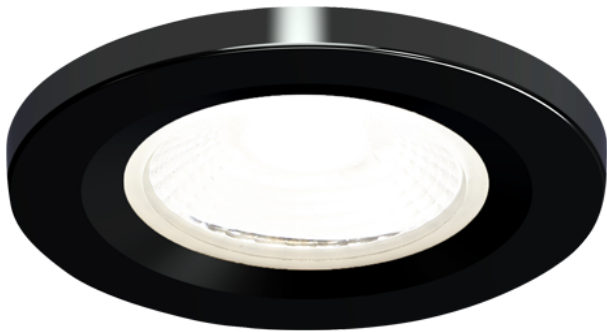

APRILEDP/MINIBZ/BLK

Prism Pro Mini CCT Matt Black Bezel

Prism Pro Mini CCT Matt Black Bezel

Technical Specifications:

Colour / Finish | [Black]

Material | [Polycarbonate]

Internal / External | Internal

Diameter | 55

Height | 4

Technical Data - ETIM - Light technical accessories for luminaires (EC002558)

Type of accessory Decor element

Colour Black

Datasheet generated from <https://onetimepim.com> last updated Friday, February 16, 2024 8:40:10 PM