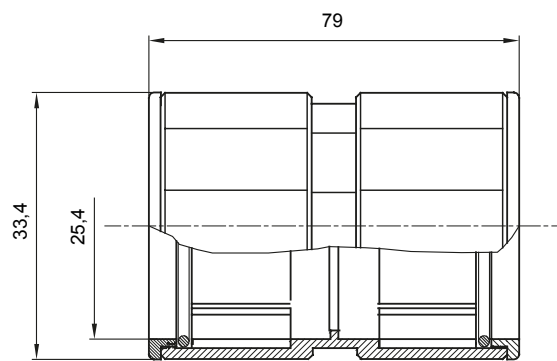

Routing components for rigid protective conduits with IP40 and IP67 protection degree.

Colour	Grey RAL 7035	IP degree	IP67
Conduits Ø (mm)	25	Type of material	Halogen-free in compliance with EN 60754-2
Electrocod	21221		

DIMENSIONAL

TECHNICAL SYMBOLOGY

IP

HF
HALOGEN FREE

IP67

STANDARDS/APPROVALS