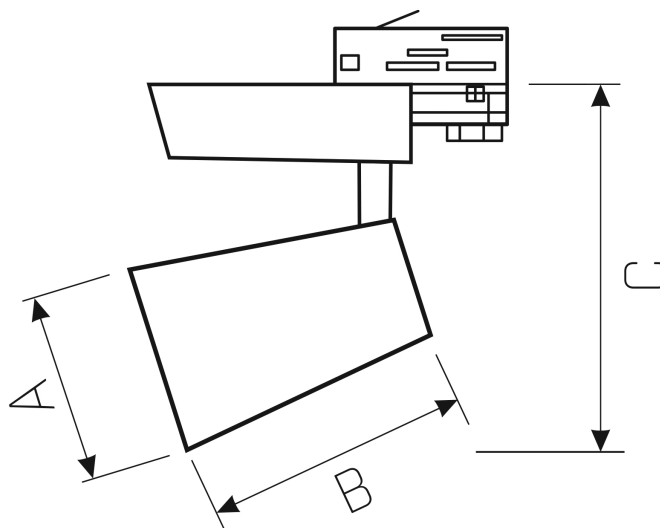

ESTRA

WQJP00353

LED luminaire ESTRA, with a power of 27 W, high light efficacy 115 lm/W. It is made of high-quality components, supported by a 5-year warranty. It also stands out for its very high colour rendering index RA>90. It shines with a warm light (3000K), which promotes relaxation and rest, making the illuminated room cosier. Narrow beam angle 40° gives directional light so that selected objects or surfaces can be better exposed. Designed to be mounted on a track.

Power	27 W	Voltage	230 V
Colour temperature	3000 K	Colour of light	WW
Beam angle	40 °	Degree of protection (IP)	IP20

Technical data

Code	WQJP00353
Power	27 W
Nominal current	129.1 mA
Voltage	230 V
Energy consumption	27 kWh/1000h
Frequency	50HZ Hz
Protection class	I
Power supply included	+
Manufacturer of power supply	TCI
Power factor	0.93
Useful luminous flux*	3105 lm (360°)
Luminous flux**	2565 lm (360°)
Lamp efficacy	115 lm/W
Colour temperature	3000 K
Colour of light	WW
Beam angle	40 °
RA	90
Light source included	+
Producer of LED diodes	CREE
Uniformity of color SDCM max	3
Dimmable	OPC
Working temperature range	-20/+40 °
Lifespan	50000 h
Housing material	Aluminum
Degree of protection (IP)	IP20
Colour	White
Dimension (AxBxC)	109x130x190 mm
For use	Inside
Assembly method	on track
Application	Inside
Made in	PL