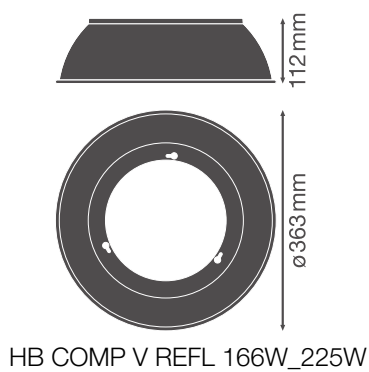

### Product features

- Beam angle: 80°
- High-quality aluminum reflector

### Photometrical data

Beam angle	80 °
------------	------

### Dimensions & Weight

Diameter	363.00 mm
Height	112 mm
Product weight	394.00 g

## LOGISTICAL DATA

Product code	Packaging unit (Pieces/Unit)	Dimensions (length x width x height)	Gross weight	Volume
4058075715257	Shipping box 2	375 mm x 140 mm x 400 mm	1246.00 g	21.00 dm <sup>3</sup>