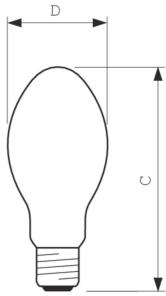

Product data

Operating and Electrical		Color rendering index (CRI)		-	
Power Consumption	71.5 W				
Voltage (Nom)	92 V	Controls and Dimming			
Voltage (Nom)	92 V	Dimmable	Yes		
General Information		Mechanical and Housing			
Cap-Base	E27 [E27]	Bulb Finish	Coated glass		
Operating Position	UNIVERSAL [Any or Universal (U)]	Bulb Shape	B70 [B 70mm]		
Flux measurement reference	Sphere	Approval and Application			
Light Technical		Mercury (Hg) Content (Max)	16.3 mg		
Color Code	220 [CCT of 2000K]	Mercury (Hg) Content (Nom)	16.3 mg		
Luminous Flux	5,750 lumen	Energy Consumption kWh/1000 h	72 kWh		
Chromaticity Coordinate X (Nom)	0.54	EPREL Registration Number	473,371		
Chromaticity Coordinate Y (Nom)	0.42	Product Data			
Correlated Color Temperature (Nom)	1900 K	Full product code	871150020426430		
Luminous Efficacy (rated) (Nom)	80 lm/W				

Full product name	MASTER SON PIA Plus 70W/220 I E27 1CT/24
EAN/UPC - Case	8711500204271

Dimensional drawing

Product	D (max)	C (max)
MASTER SON PIA Plus 70W/220 I E27 1CT/24	70 mm	152 mm

Photometric data

Light Distribution Diagram - MASTER SON PIA Plus 70W/220 I E27 1CT/24