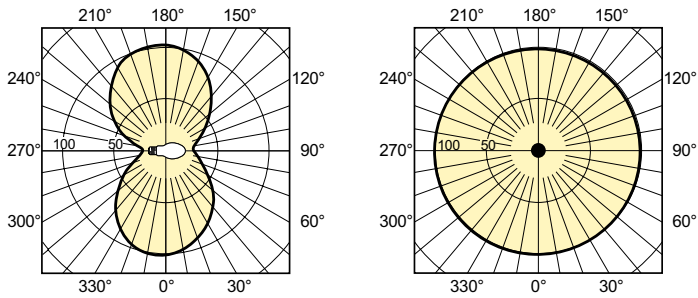

Product data

Operating and Electrical		Color rendering index (CRI)		-	
Power Consumption	71.5 W				
Voltage (Nom)	92 V	Controls and Dimming			
Voltage (Nom)	92 V	Dimmable	Yes		
General Information		Mechanical and Housing			
Cap-Base	E27 [E27]	Bulb Finish	Coated glass		
Operating Position	UNIVERSAL [Any or Universal (U)]	Bulb Shape	B70 [B 70mm]		
Flux measurement reference	Sphere	Approval and Application			
Light Technical		Mercury (Hg) Content (Max)	16.3 mg		
Color Code	220 [CCT of 2000K]	Mercury (Hg) Content (Nom)	16.3 mg		
Luminous Flux	5,750 lumen	Energy Consumption kWh/1000 h	72 kWh		
Chromaticity Coordinate X (Nom)	0.54	EPREL Registration Number	473,371		
Chromaticity Coordinate Y (Nom)	0.42	Product Data			
Correlated Color Temperature (Nom)	1900 K	Full product code	871150020426430		
Luminous Efficacy (rated) (Nom)	80 lm/W				

Full product name	MASTER SON PIA Plus 70W/220 I E27 1CT/24
EAN/UPC - Case	8711500204271

Dimensional drawing

Product	D (max)	C (max)
MASTER SON PIA Plus 70W/220 I E27 1CT/24	70 mm	152 mm

Photometric data

Light Distribution Diagram - MASTER SON PIA Plus 70W/220 I E27 1CT/24