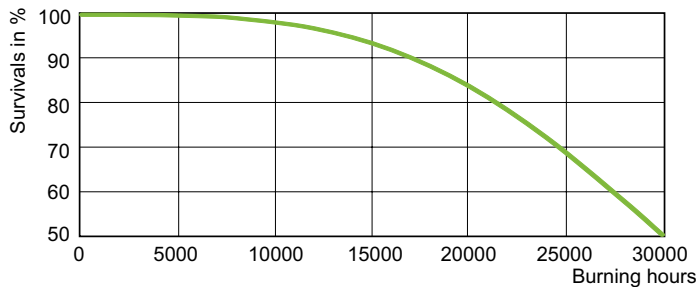

Lifetime

Life Expectancy Diagram - MASTER SON PIA Plus 70W/220 I E27 1CT/24

Lumen Maintenance Diagram - MASTER SON PIA Plus 70W/220 I E27 1CT/24