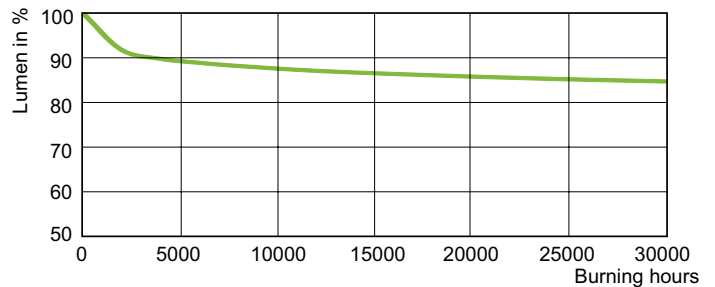

Product data

Operating and Electrical		Color rendering index (CRI)		-	
Power Consumption	71.5 W				
Voltage (Nom)	92 V	Controls and Dimming			
Voltage (Nom)	92 V	Dimmable	Yes		
General Information		Mechanical and Housing			
Cap-Base	E27 [E27]	Bulb Finish	Coated glass		
Operating Position	UNIVERSAL [Any or Universal (U)]	Bulb Shape	B70 [B 70mm]		
Flux measurement reference	Sphere	Approval and Application			
Light Technical		Mercury (Hg) Content (Max)	16.3 mg		
Color Code	220 [CCT of 2000K]	Mercury (Hg) Content (Nom)	16.3 mg		
Luminous Flux	5,750 lumen	Energy Consumption kWh/1000 h	72 kWh		
Chromaticity Coordinate X (Nom)	0.54	EPREL Registration Number	473,371		
Chromaticity Coordinate Y (Nom)	0.42	Product Data			
Correlated Color Temperature (Nom)	1900 K	Full product code	871150020426430		
Luminous Efficacy (rated) (Nom)	80 lm/W				

Full product name	MASTER SON PIA Plus 70W/220 I E27 1CT/24
EAN/UPC - Case	8711500204271

Dimensional drawing

Product	D (max)	C (max)
MASTER SON PIA Plus 70W/220 I E27 1CT/24	70 mm	152 mm

Photometric data

Light Distribution Diagram - MASTER SON PIA Plus 70W/220 I E27 1CT/24

Spectral Power Distribution Colour - MASTER SON PIA Plus 70W/220 I E27 1CT/24

Lifetime

Life Expectancy Diagram - MASTER SON PIA Plus 70W/220 I E27 1CT/24

Lumen Maintenance Diagram - MASTER SON PIA Plus 70W/220 I E27 1CT/24