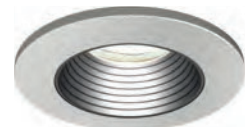

Prism Pro CCT Anti-Glare FRD

- 220-240V IP65 LED dimmable CCT fire rated architectural downlight suitable for residential and hospitality applications
- Anti-glare design to create visual comfort
- Supplied with matt white bezel as standard. Chrome, satin chrome and matt black bezels sold separately
- Integrated switch allows installer the choice of 2700K, 3000K, 4000K or 6000K colour temperature options
- Remote driver with 2x1.5mm² + CPC loop-in, loop-out colour coded push fit piano terminals provide an easy and efficient installation
- Detachable LED driver for fast fix install
- Low profile design and remote driver allow installation into shallow ceiling voids
- Fully tested to meet Part C (moisture), Part E (acoustic) and Part L (energy) of Building Regulations

White Bezel with black insert fitted as standard

Easy wiring access

OCTO Compatible

Powered by CASAMBI

White Bezel with white insert accessory

Black Bezel with matt black insert accessory

Chrome Bezel with matt black insert accessory

Satin Chrome Bezel with matt black insert accessory

INPUT	HERTZ	TEMP	LIFETIME (HRS)	CRI	SDCM	BEAM ANGLE	CLASS	IP
230V	50/60Hz	-5°C to 25°C	L70 60,000	Ra 80	6	50°	2	IP65

CODE	DESCRIPTION	WATTAGE	CCT	LUMENS	LM/W	UGR	TRADE
APRILEDP/AG/CCT	CCT Selectable	7W	2700K/3000K/4000K/6000K	520lm (4000K)	74lm (4000K)	23	£58.50

*UGR Value based on (4H - 8H)

CODE (ACCESSORIES)	DESCRIPTION	TRADE
APRILEDPBZ/AG/WW	White Trim Bezel with White Insert	£6.35
APRILEDPBZ/AG/BB	Matt Black Trim Bezel with Matt Black Insert	£6.35
APRILEDPBZ/AG/CHB	Chrome Trim Bezel with Matt Black Insert	£6.35
APRILEDPBZ/AG/SCB	Satin Chrome Trim Bezel with Matt Black Insert	£6.35