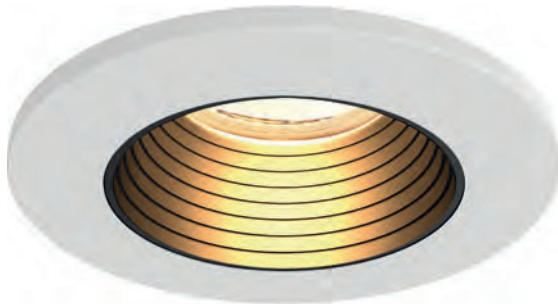

Prism Pro CCT Anti-Glare FRD

- 220-240V IP65 LED dimmable CCT fire rated architectural downlight suitable for residential and hospitality applications
- Anti-glare design to create visual comfort
- Supplied with matt white bezel as standard. Chrome, satin chrome and matt black bezels sold separately
- Integrated switch allows installer the choice of 2700K, 3000K, 4000K or 6000K colour temperature options
- Remote driver with 2x1.5mm² + CPC loop-in, loop-out colour coded push fit piano terminals provide an easy and efficient installation
- Detachable LED driver for fast fix install
- Low profile design and remote driver allow installation into shallow ceiling voids
- Fully tested to meet Part C (moisture), Part E (acoustic) and Part L (energy) of Building Regulations

White Bezel with black insert fitted as standard

Easy wiring access

OCTO Compatible

Powered by CASAMBI

White Bezel with white insert accessory

Black Bezel with matt black insert accessory

Chrome Bezel with matt black insert accessory

Satin Chrome Bezel with matt black insert accessory

INPUT	HERTZ	TEMP	LIFETIME (HRS)	CRI	SDCM	BEAM ANGLE	CLASS	IP
230V	50/60Hz	-5°C to 25°C	L70 60,000	Ra 80	6	50°	2	IP65

CODE	DESCRIPTION	WATTAGE	CCT	LUMENS	LM/W	UGR	TRADE
APRILEDP/AG/CCT	CCT Selectable	7W	2700K/3000K/4000K/6000K	520lm (4000K)	74lm (4000K)	23	£58.50

*UGR Value based on (4H - 8H)

CODE (ACCESSORIES)	DESCRIPTION	TRADE
APRILEDPBZ/AG/WW	White Trim Bezel with White Insert	£6.35
APRILEDPBZ/AG/BB	Matt Black Trim Bezel with Matt Black Insert	£6.35
APRILEDPBZ/AG/CHB	Chrome Trim Bezel with Matt Black Insert	£6.35
APRILEDPBZ/AG/SCB	Satin Chrome Trim Bezel with Matt Black Insert	£6.35