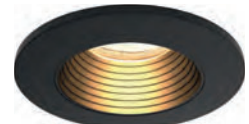

Prism Pro CCT Anti-Glare FRD

- 220-240V IP65 LED dimmable CCT fire rated architectural downlight suitable for residential and hospitality applications
- Anti-glare design to create visual comfort
- Supplied with matt white bezel as standard. Chrome, satin chrome and matt black bezels sold separately
- Integrated switch allows installer the choice of 2700K, 3000K, 4000K or 6000K colour temperature options
- Remote driver with 2x1.5mm² + CPC loop-in, loop-out colour coded push fit piano terminals provide an easy and efficient installation
- Detachable LED driver for fast fix install
- Low profile design and remote driver allow installation into shallow ceiling voids
- Fully tested to meet Part C (moisture), Part E (acoustic) and Part L (energy) of Building Regulations

White Bezel with black insert fitted as standard

Easy wiring access

OCTO Compatible

Powered by CASAMBI

White Bezel with white insert accessory

Black Bezel with matt black insert accessory

Chrome Bezel with matt black insert accessory

Satin Chrome Bezel with matt black insert accessory

INPUT	HERTZ	TEMP	LIFETIME (HRS)	CRI	SDCM	BEAM ANGLE	CLASS	IP
230V	50/60Hz	-5°C to 25°C	L70 60,000	Ra 80	6	50°	2	IP65

CODE	DESCRIPTION	WATTAGE	CCT	LUMENS	LM/W	UGR	TRADE
APRILEDP/AG/CCT	CCT Selectable	7W	2700K/3000K/4000K/6000K	520lm (4000K)	74lm (4000K)	23	£58.50

*UGR Value based on (4H - 8H)

CODE (ACCESSORIES)	DESCRIPTION	TRADE
APRILEDPBZ/AG/WW	White Trim Bezel with White Insert	£6.35
APRILEDPBZ/AG/BB	Matt Black Trim Bezel with Matt Black Insert	£6.35
APRILEDPBZ/AG/CHB	Chrome Trim Bezel with Matt Black Insert	£6.35
APRILEDPBZ/AG/SCB	Satin Chrome Trim Bezel with Matt Black Insert	£6.35