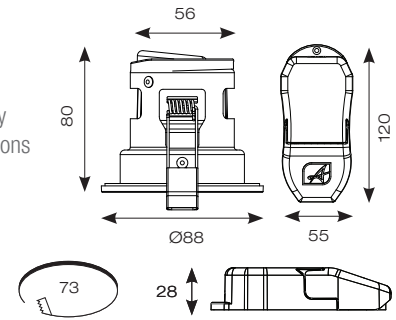

Prism Pro CCT Anti-Glare FRD

- 220-240V IP65 LED dimmable CCT fire rated architectural downlight suitable for residential and hospitality applications
- Anti-glare design to create visual comfort
- Supplied with matt white bezel as standard. Chrome, satin chrome and matt black bezels sold separately
- Integrated switch allows installer the choice of 2700K, 3000K, 4000K or 6000K colour temperature options
- Remote driver with 2x1.5mm² + CPC loop-in, loop-out colour coded push fit piano terminals provide an easy and efficient installation
- Detachable LED driver for fast fix install
- Low profile design and remote driver allow installation into shallow ceiling voids
- Fully tested to meet Part C (moisture), Part E (acoustic) and Part L (energy) of Building Regulations

White Bezel with black insert fitted as standard

Easy wiring access

OCTO Compatible

Powered by CASAMBI

White Bezel with white insert accessory

Black Bezel with matt black insert accessory

Chrome Bezel with matt black insert accessory

Satin Chrome Bezel with matt black insert accessory

INPUT	HERTZ	TEMP	LIFETIME (HRS)	CRI	SDCM	BEAM ANGLE	CLASS	IP
230V	50/60Hz	-5°C to 25°C	L70 60,000	Ra 80	6	50°	2	IP65

CODE	DESCRIPTION	WATTAGE	CCT	LUMENS	LM/W	UGR	TRADE
APRILEDP/AG/CCT	CCT Selectable	7W	2700K/3000K/4000K/6000K	520lm (4000K)	74lm (4000K)	23	£58.50

*UGR Value based on (4H - 8H)

CODE (ACCESSORIES)	DESCRIPTION	TRADE
APRILEDPBZ/AG/WW	White Trim Bezel with White Insert	£6.35
APRILEDPBZ/AG/BB	Matt Black Trim Bezel with Matt Black Insert	£6.35
APRILEDPBZ/AG/CHB	Chrome Trim Bezel with Matt Black Insert	£6.35
APRILEDPBZ/AG/SCB	Satin Chrome Trim Bezel with Matt Black Insert	£6.35