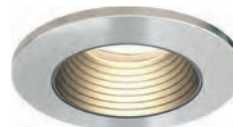

Prism Pro CCT Anti-Glare FRD

- 220-240V IP65 LED dimmable CCT fire rated architectural downlight suitable for residential and hospitality applications
- Anti-glare design to create visual comfort
- Supplied with matt white bezel as standard. Chrome, satin chrome and matt black bezels sold separately
- Integrated switch allows installer the choice of 2700K, 3000K, 4000K or 6000K colour temperature options
- Remote driver with 2x1.5mm² + CPC loop-in, loop-out colour coded push fit piano terminals provide an easy and efficient installation
- Detachable LED driver for fast fix install
- Low profile design and remote driver allow installation into shallow ceiling voids
- Fully tested to meet Part C (moisture), Part E (acoustic) and Part L (energy) of Building Regulations

White Bezel with black insert fitted as standard

Easy wiring access

OCTO Compatible

Powered by CASAMBI

White Bezel with white insert accessory

Black Bezel with matt black insert accessory

Chrome Bezel with matt black insert accessory

Satin Chrome Bezel with matt black insert accessory

INPUT	HERTZ	TEMP	LIFETIME (HRS)	CRI	SDCM	BEAM ANGLE	CLASS	IP
230V	50/60Hz	-5°C to 25°C	L70 60,000	Ra 80	6	50°	2	IP65

CODE	DESCRIPTION	WATTAGE	CCT	LUMENS	LM/W	UGR	TRADE
APRILEDP/AG/CCT	CCT Selectable	7W	2700K/3000K/4000K/6000K	520lm (4000K)	74lm (4000K)	23	£58.50

*UGR Value based on (4H - 8H)

CODE (ACCESSORIES)	DESCRIPTION	TRADE
APRILEDPBZ/AG/WW	White Trim Bezel with White Insert	£6.35
APRILEDPBZ/AG/BB	Matt Black Trim Bezel with Matt Black Insert	£6.35
APRILEDPBZ/AG/CHB	Chrome Trim Bezel with Matt Black Insert	£6.35
APRILEDPBZ/AG/SCB	Satin Chrome Trim Bezel with Matt Black Insert	£6.35