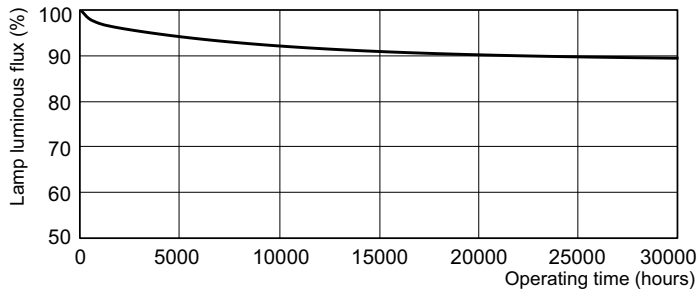

MASTER TL-D Super 80

MASTER TL-D Super 80 30W/840 1SL/25

The MASTER TL-D Super 80 lamp offers more lumens per watt and better color rendering than TL-D standard colors. Furthermore, it has a lower mercury content. The lamp can be operated in existing TL-D luminaires.

Product data

General Information		Lamp Current (Nom)	
Cap-Base	G13 [Medium Bi-Pin Fluorescent]		0.360 A
Flux measurement reference	Sphere	Controls and Dimming	
Light Technical		Dimmable	Yes
Color Code	840 [CCT of 4000K]	Mechanical and Housing	
Luminous Flux	2,400 lumen	Bulb Shape	T8 [26 mm (T8)]
Color Designation	Cool White (CW)	Approval and Application	
Chromaticity Coordinate X (Nom)	0.38	Mercury (Hg) Content (Nom)	1.7 mg
Chromaticity Coordinate Y (Nom)	0.38	Energy Consumption kWh/1000 h	31 kWh
Correlated Color Temperature (Nom)	4000 K	EPREL Registration Number	423,374
Luminous Efficacy (rated) (Nom)	80 lm/W	Product Data	
Color rendering index (CRI)	81	Full product code	871150063186240
Operating and Electrical		Order product name	MASTER TL-D Super 80 30W/840 1SL/25
Power Consumption	30.2 W	Order code	927920584023

Dimensional drawing

Product	D (max)	A (max)	B (max)	B (min)	C (max)
MASTER TL-D Super 80 30W/840 1SL/25	28 mm	894.6 mm	901.7 mm	899.3 mm	908.8 mm

Photometric data

Spectral Power Distribution Colour - MASTER TL-D Super 80 30W/840 1SL/25

Lifetime

Life Expectancy Diagram - MASTER TL-D Super 80 30W/840 1SL/25

Life Expectancy Diagram - MASTER TL-D Super 80 30W/840 1SL/25

MASTER TL-D Super 80

Lifetime

Lumen Maintenance Diagram - MASTER TL-D Super 80 30W/840 1SL/25