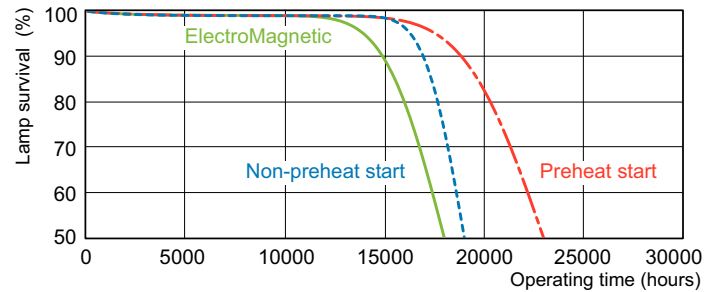

Life Expectancy Diagram - MASTER TL-D Super 80 30W/840 1SL/25