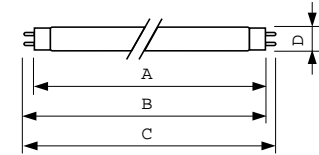

Product data

General Information		Lamp Current (Nom)	
Cap-Base	G13 [Medium Bi-Pin Fluorescent]		0.360 A
Flux measurement reference	Sphere	Controls and Dimming	
Light Technical		Dimmable	Yes
Color Code	840 [CCT of 4000K]	Mechanical and Housing	
Luminous Flux	2,400 lumen	Bulb Shape	T8 [26 mm (T8)]
Color Designation	Cool White (CW)	Approval and Application	
Chromaticity Coordinate X (Nom)	0.38	Mercury (Hg) Content (Nom)	1.7 mg
Chromaticity Coordinate Y (Nom)	0.38	Energy Consumption kWh/1000 h	31 kWh
Correlated Color Temperature (Nom)	4000 K	EPREL Registration Number	423,374
Luminous Efficacy (rated) (Nom)	80 lm/W	Product Data	
Color rendering index (CRI)	81	Full product code	871150063186240
Operating and Electrical		Order product name	MASTER TL-D Super 80 30W/840 1SL/25
Power Consumption	30.2 W	Order code	927920584023

Dimensional drawing

Product	D (max)	A (max)	B (max)	B (min)	C (max)
MASTER TL-D Super 80 30W/840 1SL/25	28 mm	894.6 mm	901.7 mm	899.3 mm	908.8 mm

Photometric data

Spectral Power Distribution Colour - MASTER TL-D Super 80 30W/840 1SL/25