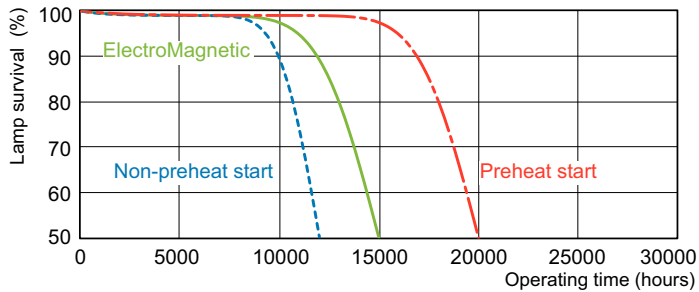

Dimensional drawing

Product	D (max)	A (max)	B (max)	B (min)	C (max)
MASTER TL-D Super 80 30W/840 1SL/25	28 mm	894.6 mm	901.7 mm	899.3 mm	908.8 mm

Photometric data

Spectral Power Distribution Colour - MASTER TL-D Super 80 30W/840 1SL/25

Lifetime

Life Expectancy Diagram - MASTER TL-D Super 80 30W/840 1SL/25

Life Expectancy Diagram - MASTER TL-D Super 80 30W/840 1SL/25

MASTER TL-D Super 80

Lifetime

Lumen Maintenance Diagram - MASTER TL-D Super 80 30W/840 1SL/25