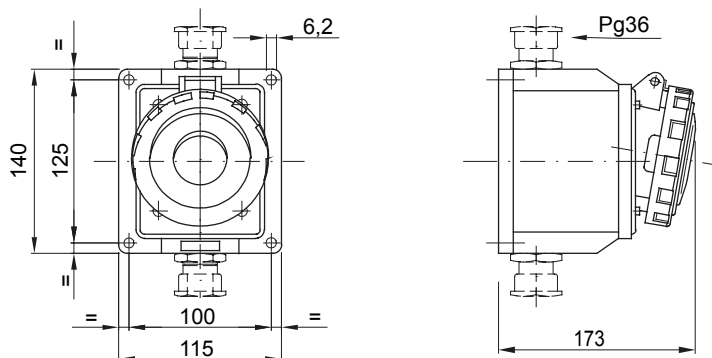

Product Data Sheet

GW63450

IEC 309 HP range

A range of trailing and fixed plugs and socket-outlets for industrial use, complying with the dimensional and performance standards unified at International level (IEC 60309) and assimilated by the European Standards (EN 60309) and Italian Standards (CEI 23-12). Socket-outlets and plugs with a rated current of 63 and 125A are equipped with an extra pilot contact (CP) for creating an electric interlock. The range is completed with 90° fixed plugs and 10° and 90° fixed socket-outlets. Sleeves and pins are obtained from solid brass bar, type Pt. CuZn40Pb2 (Cu 58%, Zn 40%, Pb 2%); anti-loosening terminals with unlosable screws, and built-in cable clamp with anti-abrasion cable gland.

Colour	Blue	Rated current (A)	63
IP degree	IP67	No. of poles	3P+N+E
Mechanical resistance	IK08	Reference h	9
Rated voltage	200-250 V	Type	10° angled surface-mounting socket-outlet
Frequency	50/60 Hz	Terminal tightening capacity	6-16mm ² flexible cables - 6-25mm ² rigid cables
Operating temperature	-25 +55 °C	Type of wiring	With screw
Electrocod	2211	Glow wire test	850 °C (active parts) - 650 °C (passive parts)
Total number of operations	> 2000	Breaking capacity at 1.1 Un	79 A
Insulation resistance	> 10 MΩ	Thermo-pressure with ball	125 °C (active parts) - 80 °C (passive parts)

DIMENSIONAL

TECHNICAL SYMBOLOGY

IP

IP67

IK

IK08

-25 +55 °C

With screw