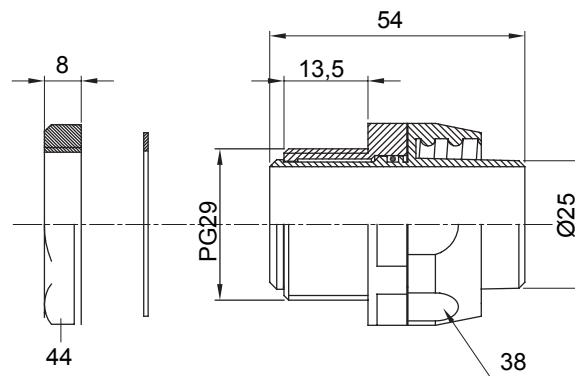

Product Data Sheet

DX54525

DF Range

Straight and revolving coupling device for sheath with IP54 protection degree.

Colour	Black RAL 9005	IP degree	IP54
PG pitch	29	Sheath Ø (mm)	25
Type	Revolving	Electrocod	210

DIMENSIONAL

TECHNICAL SYMBOLOGY

IP

IP54

STANDARDS/APPROVALS