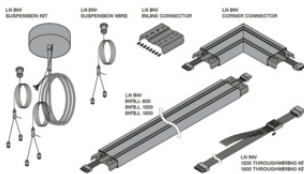

Documents and certificates		Document name
	Legal information	LN INV ACC
	Legal information	Informationstext 18 Abs 4 ElektroG
	Declarations of conformity	LN INV
	Declarations of conformity UKCA	LN INV

Tender texts		Document name
	Tender documents	LINEAR INDIVILED INFILL 600 WT-EN

LOGISTICAL DATA

Product code	Packaging unit (Pieces/Unit)	Dimensions (length x width x height)	Gross weight	Volume
4099854214882	Folding box 1	177 mm x 757 mm x 102 mm	1660.00 g	13.67 dm³
4099854214899	Shipping box 2	777 mm x 197 mm x 224 mm	3987.00 g	34.29 dm³

The mentioned product code describes the smallest quantity unit which can be ordered. One shipping unit can contain one or more single products. When placing an order, for the quantity please enter single or multiples of a shipping unit.

ADDITIONAL CATALOG INFORMATION

DISCLAIMER

Subject to change without notice. Errors and omission excepted. Always make sure to use the most recent release.