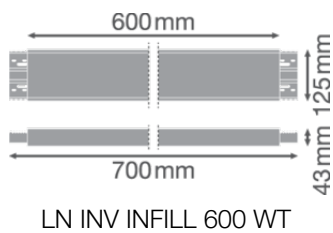

PRODUCT DATASHEET

LN INV INFILL 600 WT

LINEAR INDIVILED INFILL | Mechanical and electrical connector for light line installation between luminaires, in 600 mm, 1200 mm or 1500 mm

Product benefits

- Easy and quick connection of luminaires for light line installations
- Very solid connector for long operation

Product features

- Mechanical and electric connector (profile, 5 x 2.5 mm² internal wiring and terminal plug, male-female AC plug)
- Connector made of aluminum, white powder-coated
- Available in black and white color

TECHNICAL DATA

Dimensions & Weight

Length	700 mm
Width	125 mm
Height	43 mm
Product weight	1420.00 g

Materials & Colors

Product color	White
Body material	Aluminum

Application & Mounting

With light source	No
-------------------	----

Tender texts		Document name
	Tender documents	LINEAR INDIVILED INFILL 600 WT-EN

LOGISTICAL DATA

Product code	Packaging unit (Pieces/Unit)	Dimensions (length x width x height)	Gross weight	Volume
4099854214882	Folding box 1	177 mm x 757 mm x 102 mm	1660.00 g	13.67 dm ³
4099854214899	Shipping box 2	777 mm x 197 mm x 224 mm	3987.00 g	34.29 dm ³