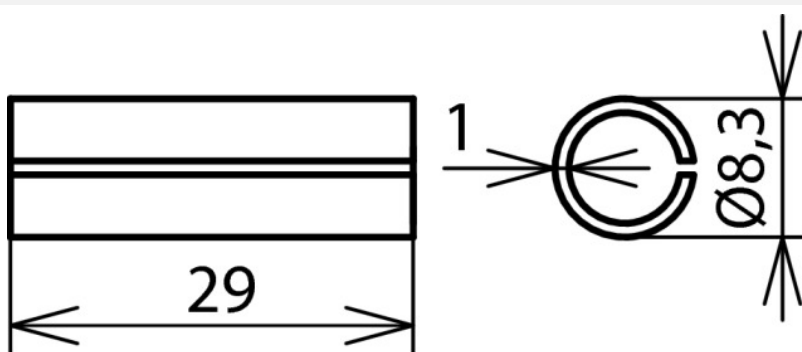

**CUPAH GL Q25 L29 AL CU (562 250)**

Figure without obligation

Type	CUPAH GL Q25 L29 AL CU
Part No.	562 250
Material outside	Al
Material inside	Cu
Cross-section	25 mm <sup>2</sup>
Length	29 mm
Inside diameter Ø	6.3 mm
Outside diameter Ø	8.3 mm
Material thickness	1.0 mm
Weight	2 g
Customs tariff number	74198090
GTIN	4013364019737
PU	100 Stk