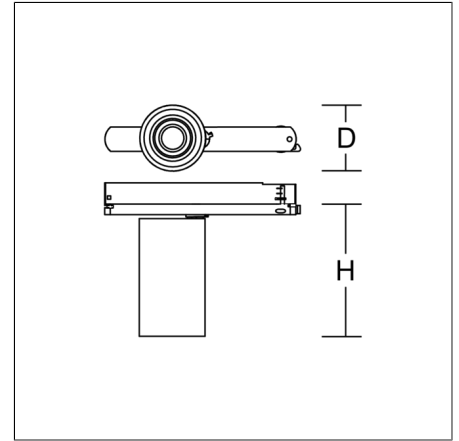

DEECOS S micro

742155.002.1 | Surface mounted projector

Surface mounted projectors
4051859738848
D 60, H 110

Track on ceiling, Wall track
traffic white, matt (RAL 9016)

LED surface-mounted projector in modern design with no visible cooling ribs. Housing: die-cast aluminium, powder-coated. Rotation range: 356°. Swivel range: 90°. Black plastic ring and recessed LED to prevent glare from the side. Optical assembly with lens made of plastic (polycarbonate) for the best homogeneous light distribution - can be changed without tools. Best colour rendering index Ra>90. With multi adaptor for 3-circuit tracks 230 V. Suitable for Track on ceiling, Wall track. Track-in driver integrated into the adapter. High quality converter without flickering and stroboscopic effect. The following accessories can be mounted without use of tools: interchangeable lenses, decorative glasses, honeycomb louvre, clear and frosted diffusers, white interchangeable plastic ring.

Product specifications

Diameter D	60 mm
Height H	110 mm
Weight	330 g
Light source	LED
Colour temperature	3000 K
Rated luminous flux	1400 lm
System power	16 W
System efficiency	88 lm/W
Glare evaluation UGR (4H 8H)	18,3
Beam angle	35°
Rated life	50000 h (L90/B10)
Colour rendering index (CRI)	92
Colour tolerance	2
Photobiological safety according to EN 62471	Risk group 1
Driver	Converter
Control	on/off
Voltage	220 - 240 V / 50 - 60 Hz
Luminaires on B10A fuse	33
Luminaires on B16A fuse	53
Luminaires on C10A fuse	53
Luminaires on C16A fuse	84
Inrush current / Inrush current duration	9.5 A / 16 µs
CIE Flux Code / CEN Flux Code	96 100 100 100 100
Type of protection	IP 20
Protection class	II
Filament test	650°C - 30 seconds
Impact resistance	IK06
Ambient temperature	25 °C
Conformity mark	CE