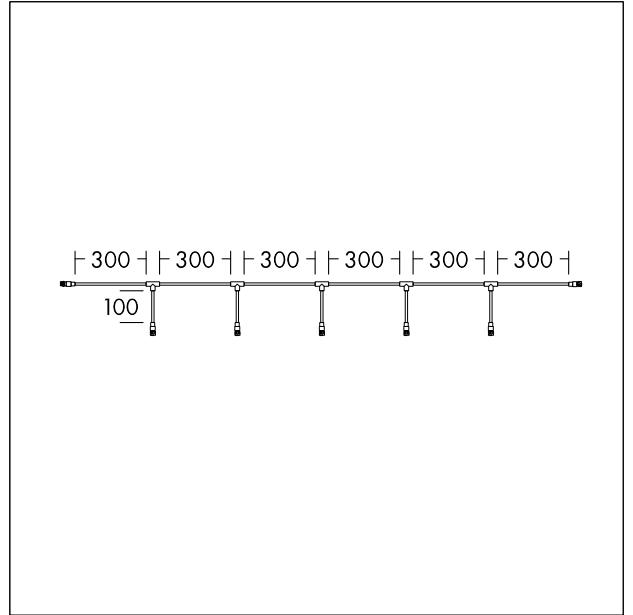

TE_ACC_M_MULTI_CONNECTOR.wmf