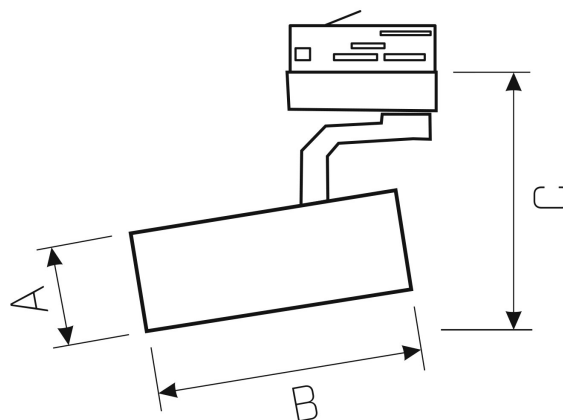

FIESTA

WQJP06227

LED luminaire FIESTA, with a power of 19 W, high light efficacy 140 lm/W. It is made of high-quality components, supported by a 5-year warranty. It shines with a warm light (3000K), which promotes relaxation and rest, making the illuminated room cosier. Narrow beam angle 36° gives directional light so that selected objects or surfaces can be better exposed. Designed to be mounted on a track.

Power **19 W**
Colour temperature **3000 K**
Beam angle **36 °**

Voltage **230 V**
Colour of light **WW**
Degree of protection (IP) **IP20**

Technical data

Code	WQJP06227
Power	19 W
Nominal current	90.9 mA
Voltage	230 V
Energy consumption	19 kWh/1000h
Frequency	50HZ Hz
Protection class	I
Power supply included	Yes
Manufacturer of power supply	TCl
Power factor	0.93
Useful luminous flux*	2660 lm (360°)
Luminous flux**	2090 lm (360°)
Lamp efficacy	140 lm/W
Colour temperature	3000 K
Colour of light	WW
Beam angle	36 °
RA	80
Light source included	+
Producer of LED diodes	CREE
Uniformity of color SDCM max	3
Dimmable	No
Working temperature range	-20/+40 °
Lifespan	50000 h
Housing material	Aluminum
Degree of protection (IP)	IP20
Colour	White
Dimension (AxBxC)	84x190x160 mm
For use	Inside
Assembly method	on track
Application	Inside
Made in	PL