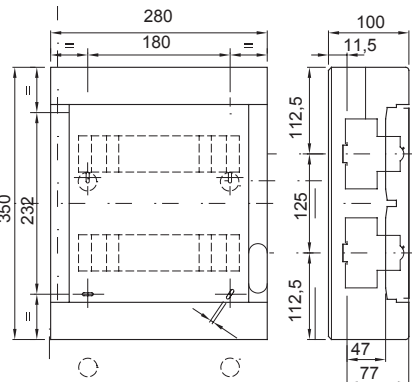

Product Data Sheet

GW40067

40 CD Range

The IP40 protected decorative enclosures are available in sizes from 8 to 72M. They provide superior aesthetic integration. They are available with smoked transparent doors or with blank doors that can be equipped with safety lock, characterized by the "PUSH" opening and closing. They can be equipped with bipolar and unipolar terminal blocks, 80 A and 125 A, with screw wiring; they allow to create simple and neat wiring reducing the set-up time of the enclosure.

Insulation class	II (according to IEC 61140 standards)	Colour	White RAL 9016
Outer dim. LxHxD (mm)	280x350x100	IP degree	IP40
Dispersible power (W)	25	Mechanical resistance	IK08
Rated voltage	400 V	Door colour	Blank
No. of modules EN 50022	24 (12X2)	Rated current	125 A
Glow Wire Test	650 °C	Operating temperature	-25 +60 °C
Type of material	Halogen-free in compliance with EN 60754-2	Electrocod	0321
Thermo-pressure with ball	70 °C	Accessories for insulation restoring	Screwcaps (GW44623) or fixing brackets in resin (GW44621)
Standard	EN 60670-1 (CEI 23-48) IEC60670-24 CEI 23-49	Insulation voltage	750 V
Max. installable terminal blocks	2 x 12 modules		

DIMENSIONAL

TECHNICAL SYMBOLOGY

 II (according to IEC 61140 standards)
  IP40
  IK08
  GWT 650 °C
  INSTALLATION -25 °C min +80 °C max -25 +60 °C
  HF HALOGEN FREE
  70 °C
  Halogen-free in compliance with EN 60754-2